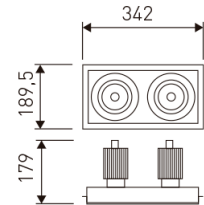

Dimensions

Product dimensions (mm)	189,5 x 342 x 179
Packing dimensions (mm)	199,5 x 352 x 189
Drilling hole (mm)	165 x 320

Scheme

Scheme

Product

Real power (W)	2 x 40
Real luminous flux (Lm)	2 x 2851
Luminous efficiency (Lm/W)	71,3
Beam angle (°)	30
Life time (h)	50000
IP	20
Electrical class insulation	Class 2
Operating temperature	from -20°C to 35°C
Electrical feeding	220..240V, 50/60Hz
Colour	Black
Energy efficiency class	A

Accesories

05/0458L/20	20° - Reflector.
-------------	------------------

Double head square trimless cardanic downlight from the TROLL family Zas Cardan.

DESCRIPTION

Double head square trimless cardanic downlight from the TROLL family Zas Cardan setting an advanced and innovative thermal balance system through passive dissipation with stable colour temperature of 4000° K (neutral white) optimised to be used as general indoor lighting for offices, hospitals commercial areas or residential & contract spaces. Designed for ceiling recessed installation. Luminaire body made from Lacquered stainless steel sheet with headlights and heat-sinks built in die cast aluminium finished in black. Luminaire is IP20. Luminaire built-in an double head setting faceted reflector made in high purity aluminium with an angle beam of 30°(20° and 60° reflectors available as accessory). Luminaire sets a 38 W LED source with CRI higher than 85 % and a chromatic dispersion lower than 3 SMCD. Luminaire sets a ball joint system which allows rotation 355° and tilting 35°. Fixture has a luminous flux of 2 x 2851 Lm, with an efficiency of 71,3 Lm/W and a total consumption of 2 x 40 W. The average life for the luminaire is 50000 h (stabilised at a minimum flux of 70 % from the original). Luminaire built-in an auxiliary gear ON/OFF fed at 220-240V; 50/60 Hz.