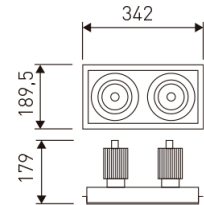

Dimensions

Product dimensions (mm)	189,5 x 342 x 179
Packing dimensions (mm)	199,5 x 352 x 189
Drilling hole (mm)	165 x 320

Scheme

Scheme

Product

Real power (W)	2 x 40
Real luminous flux (Lm)	2 x 2851
Luminous efficiency (Lm/W)	71,3
Beam angle (°)	30
Life time (h)	50000
IP	20
Electrical class insulation	Class 2
Operating temperature	from -20°C to 35°C
Electrical feeding	220..240V, 50/60Hz
Colour	Black
Energy efficiency class	A

Accessories

05/0458L/20	20° - Reflector.
-------------	------------------

Double head square trimless cardanic downlight from the TROLL family Zas Cardan.

DESCRIPTION

Double head square trimless cardanic downlight from the TROLL family Zas Cardan setting an advanced and innovative thermal balance system through passive dissipation with stable colour temperature of 4000° K (neutral white) optimised to be used as general indoor lighting for offices, hospitals commercial areas or residential & contract spaces. Designed for ceiling recessed installation. Luminaire body made from Lacquered stainless steel sheet with headlights and heat-sinks built in die cast aluminium finished in black. Luminaire is IP20. Luminaire built-in an double head setting faceted reflector made in high purity aluminium with an angle beam of 30°(20° and 60° reflectors available as accessory). Luminaire sets a 38 W LED source with CRI higher than 85 % and a chromatic dispersion lower than 3 SMCD. Luminaire sets a ball joint system which allows rotation 355° and tilting 35°. Fixture has a luminous flux of 2 x 2851 Lm, with an efficiency of 71,3 Lm/W and a total consumption of 2 x 40 W. The average life for the luminaire is 50000 h (stabilised at a minimum flux of 70 % from the original). Luminaire built-in an auxiliary gear ON/OFF fed at 220-240V; 50/60 Hz.