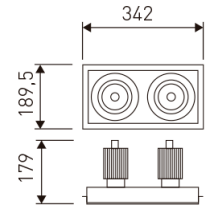

Dimensions

Product dimensions (mm)	189,5 x 342 x 179
Packing dimensions (mm)	199,5 x 352 x 189
Drilling hole (mm)	165 x 320

Scheme

Scheme

Product

Real power (W)	2 x 40
Real luminous flux (Lm)	2 x 2851
Luminous efficiency (Lm/W)	71,3
Beam angle (°)	30
Life time (h)	50000
IP	20
Electrical class insulation	Class 2
Operating temperature	from -20°C to 35°C
Electrical feeding	220..240V, 50/60Hz
Colour	Black
Energy efficiency class	A

Accessories

05/0458L/20	20° - Reflector.
-------------	------------------

Double head square trimless cardanic downlight from the TROLL family Zas Cardan.

DESCRIPTION

Double head square trimless cardanic downlight from the TROLL family Zas Cardan setting an advanced and innovative thermal balance system through passive dissipation with stable colour temperature of 4000° K (neutral white) optimised to be used as general indoor lighting for offices, hospitals commercial areas or residential & contract spaces. Designed for ceiling recessed installation. Luminaire body made from Lacquered stainless steel sheet with headlights and heat-sinks built in die cast aluminium finished in black. Luminaire is IP20. Luminaire built-in an double head setting faceted reflector made in high purity aluminium with an angle beam of 30°(20° and 60° reflectors available as accessory). Luminaire sets a 38 W LED source with CRI higher than 85 % and a chromatic dispersion lower than 3 SMCD. Luminaire sets a ball joint system which allows rotation 355° and tilting 35°. Fixture has a luminous flux of 2 x 2851 Lm, with an efficiency of 71,3 Lm/W and a total consumption of 2 x 40 W. The average life for the luminaire is 50000 h (stabilised at a minimum flux of 70 % from the original). Luminaire built-in an auxiliary gear ON/OFF fed at 220-240V; 50/60 Hz.