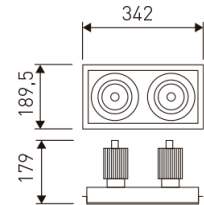

Dimensions

Product dimensions (mm)	189,5 x 342 x 179
Packing dimensions (mm)	199,5 x 352 x 189
Drilling hole (mm)	165 x 320

Scheme

Scheme

Product

Real power (W)	2 x 40
Real luminous flux (Lm)	2 x 2851
Luminous efficiency (Lm/W)	71,3
Beam angle (°)	30
Life time (h)	50000
IP	20
Electrical class insulation	Class 2
Operating temperature	from -20°C to 35°C
Electrical feeding	220..240V, 50/60Hz
Colour	White
Energy efficiency class	A

Accessories

05/0458L/20	20° - Reflector.
-------------	------------------

Double head square trimless cardanic downlight from the TROLL family Zas Cardan.

DESCRIPTION

Double head square trimless cardanic downlight from the TROLL family Zas Cardan setting an advanced and innovative thermal balance system through passive dissipation with stable colour temperature of 4000° K (neutral white) optimised to be used as general indoor lighting for offices, hospitals commercial areas or residential & contract spaces. Designed for ceiling recessed installation. Luminaire body made from Lacquered stainless steel sheet with headlights and heat-sinks built in die cast aluminium finished in white. Luminaire is IP20. Luminaire built-in an double head setting faceted reflector made in high purity aluminium with an angle beam of 30°(20° and 60° reflectors available as accessory). Luminaire sets a 38 W LED source with CRI higher than 85 % and a chromatic dispersion lower than 3 SMCD. Luminaire sets a ball joint system which allows rotation 355° and tilting 35°. Fixture has a luminous flux of 2 x 2851 Lm, with an efficiency of 71,3 Lm/W and a total consumption of 2 x 40 W. The average life for the luminaire is 50000 h (stabilised at a minimum flux of 70 % from the original). Luminaire built-in an auxiliary gear ON/OFF fed at 220-240V; 50/60 Hz.