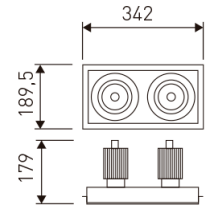

Dimensions

Product dimensions (mm)	189,5 x 342 x 179
Packing dimensions (mm)	199,5 x 352 x 189
Drilling hole (mm)	165 x 320

Scheme

Scheme

Product

Real power (W)	2 x 40
Real luminous flux (Lm)	2 x 2851
Luminous efficiency (Lm/W)	71,3
Beam angle (°)	30
Life time (h)	50000
IP	20
Electrical class insulation	Class 2
Operating temperature	from -20°C to 35°C
Electrical feeding	220..240V, 50/60Hz
Colour	White
Energy efficiency class	A

Accessories

05/0458L/20	20° - Reflector.
-------------	------------------

Double head square trimless cardanic downlight from the TROLL family Zas Cardan.

DESCRIPTION

Double head square trimless cardanic downlight from the TROLL family Zas Cardan setting an advanced and innovative thermal balance system through passive dissipation with stable colour temperature of 4000° K (neutral white) optimised to be used as general indoor lighting for offices, hospitals commercial areas or residential & contract spaces. Designed for ceiling recessed installation. Luminaire body made from Lacquered stainless steel sheet with headlights and heat-sinks built in die cast aluminium finished in white. Luminaire is IP20. Luminaire built-in an double head setting faceted reflector made in high purity aluminium with an angle beam of 30°(20° and 60° reflectors available as accessory). Luminaire sets a 38 W LED source with CRI higher than 85 % and a chromatic dispersion lower than 3 SMCD. Luminaire sets a ball joint system which allows rotation 355° and tilting 35°. Fixture has a luminous flux of 2 x 2851 Lm, with an efficiency of 71,3 Lm/W and a total consumption of 2 x 40 W. The average life for the luminaire is 50000 h (stabilised at a minimum flux of 70 % from the original). Luminaire built-in an auxiliary gear ON/OFF fed at 220-240V; 50/60 Hz.