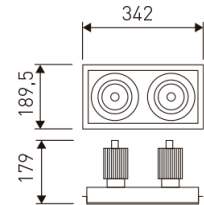

Dimensions

Product dimensions (mm)	189,5 x 342 x 179
Packing dimensions (mm)	199,5 x 352 x 189
Drilling hole (mm)	165 x 320

Scheme

Scheme

Product

Real power (W)	2 x 40
Real luminous flux (Lm)	2 x 2851
Luminous efficiency (Lm/W)	71,3
Beam angle (°)	30
Life time (h)	50000
IP	20
Electrical class insulation	Class 2
Operating temperature	from -20°C to 35°C
Electrical feeding	220..240V, 50/60Hz
Colour	White
Energy efficiency class	A

Accessories

05/0458L/20	20° - Reflector.
-------------	------------------

Double head square trimless cardanic downlight from the TROLL family ZAS Cardan.

DESCRIPTION

Double head square trimless cardanic downlight from the TROLL family ZAS Cardan setting an advanced and innovative thermal balance system through passive dissipation with stable colour temperature of 4000° K (neutral white) optimised to be used as general indoor lighting for offices, hospitals commercial areas or residential & contract spaces. Designed for ceiling recessed installation. Luminaire body made from Lacquered stainless steel sheet with headlights and heat-sinks built in die cast aluminium finished in white. Luminaire is IP20. Luminaire built-in an double head setting faceted reflector made in high purity aluminium with an angle beam of 30°(20° and 60° reflectors available as accessory). Luminaire sets a 38 W LED source with CRI higher than 85 % and a chromatic dispersion lower than 3 SMCD. Luminaire sets a ball joint system which allows rotation 355° and tilting 35°. Fixture has a luminous flux of 2 x 2851 Lm, with an efficiency of 71,3 Lm/W and a total consumption of 2 x 40 W. The average life for the luminaire is 50000 h (stabilised at a minimum flux of 70 % from the original). Luminaire built-in an auxiliary gear ON/OFF fed at 220-240V; 50/60 Hz.