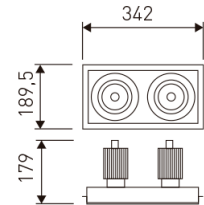

Dimensions

Product dimensions (mm)	189,5 x 342 x 179
Packing dimensions (mm)	199,5 x 352 x 189
Drilling hole (mm)	165 x 320

Scheme

Scheme

Product

Real power (W)	2 x 40
Real luminous flux (Lm)	2 x 2851
Luminous efficiency (Lm/W)	71,3
Beam angle (°)	30
Life time (h)	50000
IP	20
Electrical class insulation	Class 2
Operating temperature	from -20°C to 35°C
Electrical feeding	220..240V, 50/60Hz
Colour	White
Energy efficiency class	A

Accesories

05/0458L/20	20° - Reflector.
-------------	------------------

Double head square trimless cardanic downlight from the TROLL family ZAS Cardan.

DESCRIPTION

Double head square trimless cardanic downlight from the TROLL family ZAS Cardan setting an advanced and innovative thermal balance system through passive dissipation with stable colour temperature of 4000° K (neutral white) optimised to be used as general indoor lighting for offices, hospitals commercial areas or residential & contract spaces. Designed for ceiling recessed installation. Luminaire body made from Lacquered stainless steel sheet with headlights and heat-sinks built in die cast aluminium finished in white. Luminaire is IP20. Luminaire built-in an double head setting faceted reflector made in high purity aluminium with an angle beam of 30°(20° and 60° reflectors available as accessory). Luminaire sets a 38 W LED source with CRI higher than 85 % and a chromatic dispersion lower than 3 SMCD. Luminaire sets a ball joint system which allows rotation 355° and tilting 35°. Fixture has a luminous flux of 2 x 2851 Lm, with an efficiency of 71,3 Lm/W and a total consumption of 2 x 40 W. The average life for the luminaire is 50000 h (stabilised at a minimum flux of 70 % from the original). Luminaire built-in an auxiliary gear ON/OFF fed at 220-240V; 50/60 Hz.