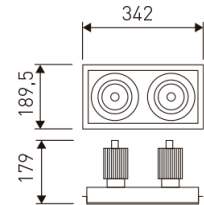

Dimensions

Product dimensions (mm)	189,5 x 342 x 179
Packing dimensions (mm)	199,5 x 352 x 189
Drilling hole (mm)	165 x 320

Scheme

Scheme

Product

Real power (W)	2 x 40
Real luminous flux (Lm)	2 x 2851
Luminous efficiency (Lm/W)	71,3
Beam angle (°)	30
Life time (h)	50000
IP	20
Electrical class insulation	Class 2
Operating temperature	from -20°C to 35°C
Electrical feeding	220..240V, 50/60Hz
Colour	White
Energy efficiency class	A

Accesories

05/0458L/20	20° - Reflector.
-------------	------------------

Double head square trimless cardanic downlight from the TROLL family Zas Cardan.

DESCRIPTION

Double head square trimless cardanic downlight from the TROLL family Zas Cardan setting an advanced and innovative thermal balance system through passive dissipation with stable colour temperature of 4000° K (neutral white) optimised to be used as general indoor lighting for offices, hospitals commercial areas or residential & contract spaces. Designed for ceiling recessed installation. Luminaire body made from Lacquered stainless steel sheet with headlights and heat-sinks built in die cast aluminium finished in white. Luminaire is IP20. Luminaire built-in an double head setting faceted reflector made in high purity aluminium with an angle beam of 30°(20° and 60° reflectors available as accessory). Luminaire sets a 38 W LED source with CRI higher than 85 % and a chromatic dispersion lower than 3 SMCD. Luminaire sets a ball joint system which allows rotation 355° and tilting 35°. Fixture has a luminous flux of 2 x 2851 Lm, with an efficiency of 71,3 Lm/W and a total consumption of 2 x 40 W. The average life for the luminaire is 50000 h (stabilised at a minimum flux of 70 % from the original). Luminaire built-in an auxiliary gear ON/OFF fed at 220-240V; 50/60 Hz.