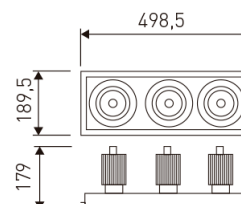

Dimensions

Product dimensions (mm)	189,5 x 498,5 x 179
Packing dimensions (mm)	199,5 x 508,5 x 189
Drilling hole (mm)	165 x 472

Scheme

Scheme

Product

Real power (W)	3 x 40
Real luminous flux (Lm)	3 x 2651
Luminous efficiency (Lm/W)	66,3
Beam angle (°)	30
Life time (h)	50000
IP	20
Electrical class insulation	Class 2
Operating temperature	from -20°C to 35°C
Electrical feeding	220..240V, 50/60Hz
Colour	White
Energy efficiency class	A

Control gear

Control gear included	Yes
Control gear	Electronic Control Gear
Factor de potencia	0,98

Light source

Light source included	Yes
Light source	Led
Nominal power (W)	3 x 37
Nominal luminous flux (Lm)	3 x 5000
Average life time (h)	50000
Colour temperature (K)	3000
Colour consistency (SDCM)	3
CRI	80