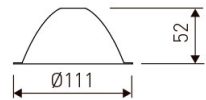

Picture

Scheme

05/0458L/60

60° - Reflector.

Picture

Scheme