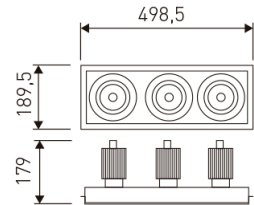

Dimensions

Product dimensions (mm)	189,5 x 498,5 x 179
Packing dimensions (mm)	199,5 x 508,5 x 189
Drilling hole (mm)	165 x 472

Scheme

Scheme

Product

Real power (W)	3 x 40
Real luminous flux (Lm)	3 x 2851
Luminous efficiency (Lm/W)	71,3
Beam angle (°)	30
Life time (h)	50000
IP	20
Electrical class insulation	Class 2
Operating temperature	from -20°C to 35°C
Electrical feeding	220..240V, 50/60Hz
Colour	Black
Energy efficiency class	A

Accessories

05/0458L/20	20° - Reflector.
-------------	------------------

Triple head square trimless cardanic downlight from the TROLL family Zas Cardan.

DESCRIPTION

Triple head square trimless cardanic downlight from the TROLL family Zas Cardan setting an advanced and innovative thermal balance system through passive dissipation with stable colour temperature of 4000° K (neutral white) optimised to be used as general indoor lighting for offices, hospitals commercial areas or residential & contract spaces. Designed for ceiling recessed installation. Luminaire body made from Lacquered stainless steel sheet with headlights and heat-sinks built in die cast aluminium finished in black. Luminaire is IP20. Luminaire built-in an triple head setting faceted reflector made in high purity aluminium with an angle beam of 30°(20° and 60° reflectors available as accessory). Luminaire sets a 38 W LED source with CRI higher than 85 % and a chromatic dispersion lower than 3 SMCD. Luminaire sets a ball joint system which allows rotation 355° and tilting 35°. Fixture has a luminous flux of 3 x 2851 Lm, with an efficiency of 71,3 Lm/W and a total consumption of 3 x 40 W. The average life for the luminaire is 50000 h (stabilised at a minimum flux of 70 % from the original). Luminaire built-in an auxiliary gear ON/OFF fed at 220-240V; 50/60 Hz.