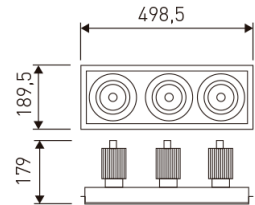

Dimensions

Product dimensions (mm)	189,5 x 498,5 x 179
Packing dimensions (mm)	199,5 x 508,5 x 189
Drilling hole (mm)	165 x 472

Scheme

Scheme

Product

Real power (W)	3 x 40
Real luminous flux (Lm)	3 x 2851
Luminous efficiency (Lm/W)	71,3
Beam angle (°)	30
Life time (h)	50000
IP	20
Electrical class insulation	Class 2
Operating temperature	from -20°C to 35°C
Electrical feeding	220..240V, 50/60Hz
Colour	White
Energy efficiency class	A

Control gear

Control gear included	Yes
Control gear	Electronic Control Gear
Factor de potencia	0,98

Light source

Light source included	Yes
Light source	Led
Nominal power (W)	3 x 37
Nominal luminous flux (Lm)	3 x 5100
Average life time (h)	50000
Colour temperature (K)	4000
Colour consistency (SDCM)	3
CRI	80