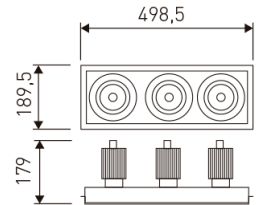

Dimensions

Product dimensions (mm)	189,5 x 498,5 x 179
Packing dimensions (mm)	199,5 x 508,5 x 189
Drilling hole (mm)	165 x 472

Scheme

Scheme

Product

Real power (W)	3 x 40
Real luminous flux (Lm)	3 x 2851
Luminous efficiency (Lm/W)	71,3
Beam angle (°)	30
Life time (h)	50000
IP	20
Electrical class insulation	Class 2
Operating temperature	from -20°C to 35°C
Electrical feeding	220..240V, 50/60Hz
Colour	White
Energy efficiency class	A

Accessories

05/0458L/20	20° - Reflector.
-------------	------------------

Triple head square trimless cardanic downlight from the TROLL family Zas Cardan.

DESCRIPTION

Triple head square trimless cardanic downlight from the TROLL family Zas Cardan setting an advanced and innovative thermal balance system through passive dissipation with stable colour temperature of 4000° K (neutral white) optimised to be used as general indoor lighting for offices, hospitals commercial areas or residential & contract spaces. Designed for ceiling recessed installation. Luminaire body made from Lacquered stainless steel sheet with headlights and heat-sinks built in die cast aluminium finished in white. Luminaire is IP20. Luminaire built-in an triple head setting faceted reflector made in high purity aluminium with an angle beam of 30°(20° and 60° reflectors available as accessory). Luminaire sets a 38 W LED source with CRI higher than 85 % and a chromatic dispersion lower than 3 SMCD. Luminaire sets a ball joint system which allows rotation 355° and tilting 35°. Fixture has a luminous flux of 3 x 2851 Lm, with an efficiency of 71,3 Lm/W and a total consumption of 3 x 40 W. The average life for the luminaire is 50000 h (stabilised at a minimum flux of 70 % from the original). Luminaire built-in an auxiliary gear ON/OFF fed at 220-240V; 50/60 Hz.