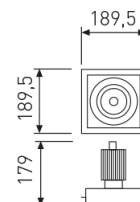

Dimensions

Product dimensions (mm)	189,5 x 189,5 x 179
Packing dimensions (mm)	199,5 x 199,5 x 189
Drilling hole (mm)	165 x 165

Scheme

Scheme

Product

Real power (W)	40
Real luminous flux (Lm)	2651
Luminous efficiency (Lm/W)	66,3
Beam angle (°)	30
Life time (h)	50000
IP	20
Electrical class insulation	Class 2
Operating temperature	from -20°C to 35°C
Electrical feeding	220..240V, 50/60Hz
Colour	Black
Energy efficiency class	A

Control gear

Control gear included	Yes
Control gear	Electronic Control Gear
Factor de potencia	0,98

Light source

Light source included	Yes
Light source	Led
Nominal power (W)	37
Nominal luminous flux (Lm)	5000
Average life time (h)	50000
Colour temperature (K)	3000
Colour consistency (SDCM)	3
CRI	80