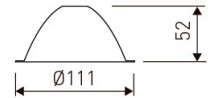

Photometry

Accessories

05/0458L/20

20° - Reflector.

Picture

Scheme

05/0458L/60

60° - Reflector.

Picture

Scheme