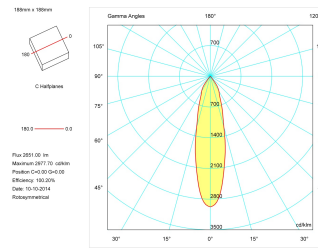

Photometry

Accessories

05/0458L/20

20° - Reflector.

Picture

Scheme

05/0458L/60

60° - Reflector.

Picture

Scheme