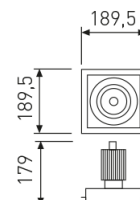

Dimensions

Product dimensions (mm)	189,5 x 189,5 x 179
Packing dimensions (mm)	199,5 x 199,5 x 189
Drilling hole (mm)	165 x 165

Scheme

Scheme

Product

Real power (W)	40
Real luminous flux (Lm)	2651
Luminous efficiency (Lm/W)	66,3
Beam angle (°)	30
Life time (h)	50000
IP	20
Electrical class insulation	Class 2
Operating temperature	from -20°C to 35°C
Electrical feeding	220..240V, 50/60Hz
Colour	Black
Energy efficiency class	A

Control gear

Control gear included	Yes
Control gear	Electronic Control Gear
Factor de potencia	0,98

Light source

Light source included	Yes
Light source	Led
Nominal power (W)	37
Nominal luminous flux (Lm)	5000
Average life time (h)	50000
Colour temperature (K)	3000
Colour consistency (SDCM)	3
CRI	80