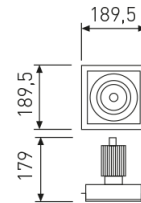

Dimensions

Product dimensions (mm)	189,5 x 189,5 x 179
Packing dimensions (mm)	199,5 x 199,5 x 189
Drilling hole (mm)	165 x 165

Scheme

Scheme

Product

Real power (W)	40
Real luminous flux (Lm)	2651
Luminous efficiency (Lm/W)	66,3
Beam angle (°)	30
Life time (h)	50000
IP	20
Electrical class insulation	Class 2
Operating temperature	from -20°C to 35°C
Electrical feeding	220..240V, 50/60Hz
Colour	White
Energy efficiency class	A

Control gear

Control gear included	Yes
Control gear	Electronic Control Gear
Factor de potencia	0,98

Light source

Light source included	Yes
Light source	Led
Nominal power (W)	37
Nominal luminous flux (Lm)	5000
Average life time (h)	50000
Colour temperature (K)	3000
Colour consistency (SDCM)	3
CRI	80

Photometry

Single head square trimless cardanic downlight from the TROLL family Zas Cardan.

DESCRIPTION

Single head square trimless cardanic downlight from the TROLL family Zas Cardan setting an advanced and innovative thermal balance system through passive dissipation with stable colour temperature of 3000° K (warm white) optimised to be used as general indoor lighting for offices, hospitals commercial areas or residential & contract spaces. Designed for ceiling recessed installation. Luminaire body made from Lacquered stainless steel sheet with headlights and heat-sinks built in die cast aluminium finished in white. Luminaire is IP20. Luminaire built-in an head setting faceted reflector made in high purity aluminium with an angle beam of 30°(20° and 60° reflectors available as accessory). Luminaire sets a 38 W LED source with CRI higher than 85 % and a chromatic dispersion lower than 3 SMCD. Luminaire sets a ball joint system which allows rotation 355° and tilting 35°. Fixture has a luminous flux of 2651 Lm, with an efficiency of 66,3 Lm/W and a total consumption of 40 W. The average life for the luminaire is 50000 h (stabilised at a minimum flux of 70 % from the original). Luminaire built-in an auxiliary gear ON/OFF ed at 220-240V; 50/60 Hz.