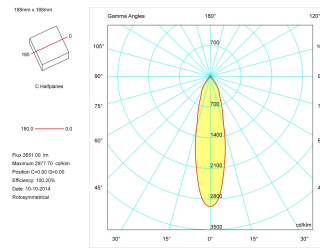

Photometry

Accessories

05/0458L/20

20° - Reflector.

Picture

Scheme

05/0458L/60

60° - Reflector.

Picture

Scheme