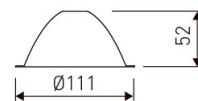

Dimensions

Product dimensions (mm)	189,5 x 189,5 x 179
Packing dimensions (mm)	199,5 x 199,5 x 189
Drilling hole (mm)	165 x 165

Scheme

Scheme

Product

Real power (W)	40
Real luminous flux (Lm)	2851
Luminous efficiency (Lm/W)	71,3
Beam angle (°)	30
Life time (h)	50000
IP	20
Electrical class insulation	Class 2
Operating temperature	from -20°C to 35°C
Electrical feeding	220..240V, 50/60Hz
Colour	Black
Energy efficiency class	A

Pictograms

Photometry

Accessories

05/0458L/20

20° - Reflector.

Picture

Scheme

05/0458L/60