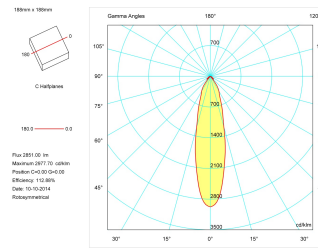

Photometry

Accessories

05/0458L/20

20° - Reflector.

Picture

Scheme

05/0458L/60

60° - Reflector.

Picture

Scheme