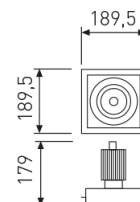

Dimensions

Product dimensions (mm)	189,5 x 189,5 x 179
Packing dimensions (mm)	199,5 x 199,5 x 189
Drilling hole (mm)	165 x 165

Scheme

Scheme

Product

Real power (W)	40
Real luminous flux (Lm)	2851
Luminous efficiency (Lm/W)	71,3
Beam angle (°)	30
Life time (h)	50000
IP	20
Electrical class insulation	Class 2
Operating temperature	from -20°C to 35°C
Electrical feeding	220..240V, 50/60Hz
Colour	Black
Energy efficiency class	A

Control gear

Control gear included	Yes
Control gear	Electronic Control Gear
Factor de potencia	0,98

Light source

Light source included	Yes
Light source	Led
Nominal power (W)	37
Nominal luminous flux (Lm)	5100
Average life time (h)	50000
Colour temperature (K)	4000
Colour consistency (SDCM)	3
CRI	80