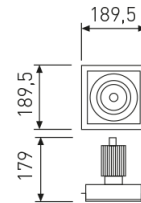

Dimensions

Product dimensions (mm)	189,5 x 189,5 x 179
Packing dimensions (mm)	199,5 x 199,5 x 189
Drilling hole (mm)	165 x 165

Scheme

Scheme

Product

Real power (W)	40
Real luminous flux (Lm)	2851
Luminous efficiency (Lm/W)	71,3
Beam angle (°)	30
Life time (h)	50000
IP	20
Electrical class insulation	Class 2
Operating temperature	from -20°C to 35°C
Electrical feeding	220..240V, 50/60Hz
Colour	Black
Energy efficiency class	A

Control gear

Control gear included	Yes
Control gear	Electronic Control Gear
Factor de potencia	0,98

Light source

Light source included	Yes
Light source	Led
Nominal power (W)	37
Nominal luminous flux (Lm)	5100
Average life time (h)	50000
Colour temperature (K)	4000
Colour consistency (SDCM)	3
CRI	80