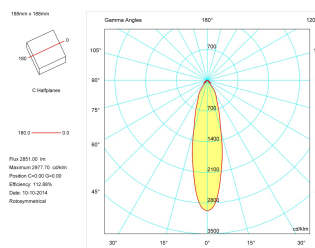

Photometry

Accessories

05/0458L/20

20° - Reflector.

Picture

Scheme

05/0458L/60

60° - Reflector.

Picture

Scheme