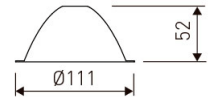

Dimensions

Product dimensions (mm)	189,5 x 189,5 x 179
Packing dimensions (mm)	199,5 x 199,5 x 189
Drilling hole (mm)	165 x 165

Scheme

Scheme

Product

Real power (W)	40
Real luminous flux (Lm)	2851
Luminous efficiency (Lm/W)	71,3
Beam angle (°)	30
Life time (h)	50000
IP	20
Electrical class insulation	Class 2
Operating temperature	from -20°C to 35°C
Electrical feeding	220..240V, 50/60Hz
Colour	Black
Energy efficiency class	A

Pictograms

Photometry

Accessories

05/0458L/20

20° - Reflector.

Picture

Scheme

05/0458L/60