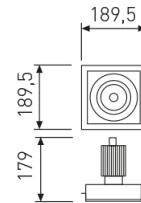

Dimensions

Product dimensions (mm)	189,5 x 189,5 x 179
Packing dimensions (mm)	199,5 x 199,5 x 189
Drilling hole (mm)	165 x 165

Scheme

Scheme

Product

Real power (W)	40
Real luminous flux (Lm)	2851
Luminous efficiency (Lm/W)	71,3
Beam angle (°)	30
Life time (h)	50000
IP	20
Electrical class insulation	Class 2
Operating temperature	from -20°C to 35°C
Electrical feeding	220..240V, 50/60Hz
Colour	Black
Energy efficiency class	A

Control gear

Control gear included	Yes
Control gear	Electronic Control Gear
Factor de potencia	0,98

Light source

Light source included	Yes
Light source	Led
Nominal power (W)	37
Nominal luminous flux (Lm)	5100
Average life time (h)	50000
Colour temperature (K)	4000
Colour consistency (SDCM)	3
CRI	80

Photometry

Single head square trimless cardanic downlight from the TROLL family Zas Cardan.

DESCRIPTION

Single head square trimless cardanic downlight from the TROLL family Zas Cardan setting an advanced and innovative thermal balance system through passive dissipation with stable colour temperature of 4000° K (neutral white) optimised to be used as general indoor lighting for offices, hospitals commercial areas or residential & contract spaces. Designed for ceiling recessed installation. Luminaire body made from Lacquered stainless steel sheet with headlights and heat-sinks built in die cast aluminium finished in black. Luminaire is IP20. Luminaire built-in an head setting faceted reflector made in high purity aluminium with an angle beam of 30°(20° and 60° reflectors available as accessory). Luminaire sets a 38 W LED source with CRI higher than 85 % and a chromatic dispersion lower than 3 SMCD. Luminaire sets a ball joint system which allows rotation 355° and tilting 35°. Fixture has a luminous flux of 2851 Lm, with an efficiency of 71,3 Lm/W and a total consumption of 40 W. The average life for the luminaire is 50000 h (stabilised at a minimum flux of 70 % from the original). Luminaire built-in an auxiliary gear ON/OFF at 220-240V; 50/60 Hz.