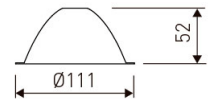

Dimensions

Product dimensions (mm)	189,5 x 189,5 x 179
Packing dimensions (mm)	199,5 x 199,5 x 189
Drilling hole (mm)	165 x 165

Scheme

Scheme

Product

Real power (W)	40
Real luminous flux (Lm)	2851
Luminous efficiency (Lm/W)	71,3
Beam angle (°)	30
Life time (h)	50000
IP	20
Electrical class insulation	Class 2
Operating temperature	from -20°C to 35°C
Electrical feeding	220..240V, 50/60Hz
Colour	Black
Energy efficiency class	A

Pictograms

Photometry

Accessories

05/0458L/20

20° - Reflector.

Picture

Scheme

05/0458L/60