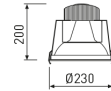

Dimensions

Product dimensions (mm)	ø230 x 200
Packing dimensions (mm)	326 x 348 x 280
Net weight (g)	1468
Gross weight (Kg)	1,6
Drilling hole (mm)	Ø218

Scheme

Scheme

Round format fix downlight for high ceilings from the TROLL family Optics LED.

DESCRIPTION

Round format fix downlight for high ceilings from the TROLL family Optics LED setting an advanced and innovative thermal balance system through passive dissipation with stable colour temperature of 3000° K (warm white) optimised to be used as lighting big-space areas such as hotel lobbies, mall's food court or Hospital entrances and waiting areas. Designed for ceiling recessed installation. Luminaire body made from stainless steel sheet with secondary reflector, heat-sink and antiglare element built in aluminium finished in white. Luminaire is IP20. Luminaire built-in a primary reflector made of high purity aluminium plus an antiglare secondary reflector. with an angle beam of 80°. Luminaire sets a [W nominal] W LED source with CRI higher than 85 % and a chromatic dispersion lower than 3 SMCD. Luminaire UGR<19. Fixture has a luminous flux of 6292 Lm, with an efficiency of 106,6 Lm/W and a total consumption of 59 W. The average life for the luminaire is 50000 h (stabilised at a minimum flux of 70 % from the original). Luminaire built-in an 1-10V auxiliary gear fed at 220-240V; 50/60 Hz.

Product

Real power (W)	59
Real luminous flux (Lm)	6292
Luminous efficiency (Lm/W)	106,6
Beam angle (°)	50
Life time (h)	50000
IP	20
Electrical class insulation	Class 2
Operating temperature	from -20° C to 35° C
Electrical feeding	220..240V, 50/60Hz
Colour	White
Energy efficiency class	A+