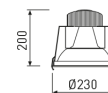

Dimensions

Product dimensions (mm)	ø230 x 200
Packing dimensions (mm)	326 x 348 x 280
Net weight (g)	1468
Gross weight (Kg)	1,6
Drilling hole (mm)	Ø218

Scheme

Scheme

Round format fix downlight for high ceilings from the TROLL family Optics LED.

DESCRIPTION

Round format fix downlight for high ceilings from the TROLL family Optics LED setting an advanced and innovative thermal balance system through passive dissipation with stable colour temperature of 3000° K (warm white) optimised to be used as lighting big-space areas such as hotel lobbies, mall's food court or Hospital entrances and waiting areas. Designed for ceiling recessed installation. Luminaire body made from stainless steel sheet with secondary reflector, heat-sink and antiglare element built in aluminium finished in white. Luminaire is IP20. Luminaire built-in a primary reflector made of high purity aluminium plus an antiglare secondary reflector. with an angle beam of 80°. Luminaire sets a [W nominal] W LED source with CRI higher than 85 % and a chromatic dispersion lower than 3 SMCD. Luminaire UGR<19. Fixture has a luminous flux of 6292 Lm, with an efficiency of 106,6 Lm/W and a total consumption of 59 W. The average life for the luminaire is 50000 h (stabilised at a minimum flux of 70 % from the original). Luminaire built-in an 1-10V auxiliary gear fed at 220-240V; 50/60 Hz.

Product

Real power (W)	59
Real luminous flux (Lm)	6292
Luminous efficiency (Lm/W)	106,6
Beam angle (°)	50
Life time (h)	50000
IP	20
Electrical class insulation	Class 2
Operating temperature	from -20° C to 35° C
Electrical feeding	220..240V, 50/60Hz
Colour	White
Energy efficiency class	A+