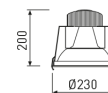

Dimensions

Product dimensions (mm)	ø230 x 200
Packing dimensions (mm)	326 x 348 x 280
Net weight (g)	1468
Gross weight (Kg)	1,6
Drilling hole (mm)	Ø218

Scheme

Scheme

Round format fix downlight for high ceilings from the TROLL family Optics LED.

DESCRIPTION

Round format fix downlight for high ceilings from the TROLL family Optics LED setting an advanced and innovative thermal balance system through passive dissipation with stable colour temperature of 3000° K (warm white) optimised to be used as lighting big-space areas such as hotel lobbies, mall's food court or Hospital entrances and waiting areas. Designed for ceiling recessed installation. Luminaire body made from stainless steel sheet with secondary reflector, heat-sink and antiglare element built in aluminium finished in white. Luminaire is IP20. Luminaire built-in a primary reflector made of high purity aluminium plus an antiglare secondary reflector. with an angle beam of 25°. Luminaire sets a 60 W LED source with CRI higher than 85 % and a chromatic dispersion lower than 3 SMCD. Luminaire UGR<19. Fixture has a luminous flux of 6302 Lm, with an efficiency of 106,8 Lm/W and a total consumption of 59 W. The average life for the luminaire is 50000 h (stabilised at a minimum flux of 70 % from the original). Luminaire built-in a 1-10V dimmable auxiliary gear fed at 220-240V; 50/60 Hz.

Product

Real power (W)	59
Real luminous flux (Lm)	6302
Luminous efficiency (Lm/W)	106,8
Beam angle (°)	25
Life time (h)	50000
IP	20
Electrical class insulation	Class 2
Operating temperature	from -20° C to 35° C
Electrical feeding	220..240V, 50/60Hz
Colour	White
Energy efficiency class	A+