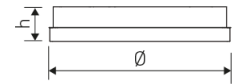

---

**Dimensions**

---

Product dimensions (mm)	ø 672 x 150
Net weight (g)	6500
Drilling hole (mm)	Ø 676

---

---

**Scheme**

---

Scheme

10W h=150	10W Ø324
30W h=150	30W Ø472
60W h=150	60W Ø672
70W h=164	70W Ø822
90W h=164	90W Ø1022

---

**Product**

---

Real power (W)	66
Real luminous flux (Lm)	6048
Luminous efficiency (Lm/W)	92
Beam angle (°)	113
Life time (h)	60000
IP	20
IK	04
Electrical class insulation	Class 1
Operating temperature	from 5°C to 30°C
Electrical feeding	100..240V, 50/60Hz
Colour	White