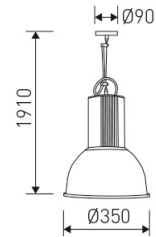

Dimensions

| | |
|-------------------------|-------------|
| Product dimensions (mm) | ø 315 x 410 |
|-------------------------|-------------|

Scheme

Scheme

Product

| | |
|-----------------------------|--------------------|
| Real power (W) | 28 |
| Real luminous flux (Lm) | 2734 |
| Upper hemisphere flux (%) | 98 |
| U.G.R. (%) | < 19 |
| Beam angle (°) | 80 |
| IP | 20 |
| Electrical class insulation | Class 1 |
| Operating temperature | from 5°C to 30°C |
| Electrical feeding | 220..240V, 50/60Hz |
| Colour | Grey |

Control gear

| | |
|-----------------------|-------------------------|
| Control gear included | Yes |
| Control gear | Electronic Control Gear |

Light source

| | |
|----------------------------|-------|
| Light source included | Yes |
| Light source | Led |
| Nominal power (W) | 24 |
| Nominal luminous flux (Lm) | 3875 |
| Average life time (h) | 76000 |
| Colour temperature (K) | 4000 |
| Colour consistency (SDCM) | 2 |
| CRI | 85 |
| TM30RF | 80 |

| | |
|---------------------------|--|
| Item code | 0D1STL30AL9 |
| Product type | IN |
| Category | Surface Downlights |
| Family | Saturn |
| Subfamily | Saturn Led |
| Materials | Luminary lampshade shall be made from aluminium and Luminary coffer made from aluminium profile. |
| Optical system | Luminary sets a lampshade made from aluminium. |
| Installation instructions | Luminaire designed to be suspended from the ceiling. |