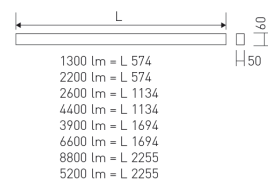

Dimensions

Scheme

Scheme

Product

Real power (W)	16
Real luminous flux (Lm)	1720
Luminous efficiency (Lm/W)	108
Life time (h)	60000
IP	44
IK	04
Electrical class insulation	Class 1
Operating temperature	from 5°C to 30°C
Electrical feeding	220..240V, 50/60Hz
Colour	Grey

Control gear

Control gear included	Yes
Control gear	Electronic Control Gear

Light source

Light source included	Yes
Light source	Led
Nominal power (W)	12
Nominal luminous flux (Lm)	2205
Average life time (h)	60000
Colour temperature (K)	3000
Colour consistency (SDCM)	3
CRI	80