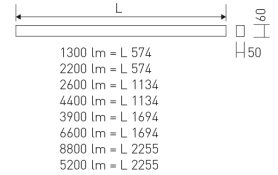

Dimensions

Product dimensions (mm) 1134 x 50 x 60

Scheme

Scheme

Product

Real power (W)	18
Real luminous flux (Lm)	2032
Luminous efficiency (Lm/W)	113
Life time (h)	60000
IP	44
IK	04
Electrical class insulation	Class 1
Operating temperature	from 5°C to 30°C
Electrical feeding	220..240V, 50/60Hz
Colour	Grey
Diffuser	PMMA opal diffuser

Control gear

Control gear included	Yes
Control gear	Electronic Control Gear

Light source

Light source included	Yes
Light source	LED
Nominal power (W)	15
Nominal luminous flux (Lm)	2840
Average life time (h)	60000
Colour temperature (K)	4000
Colour consistency (SDCM)	3
CRI	80