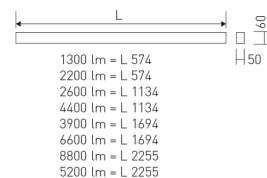

---

**Dimensions**

---

Product dimensions (mm) 1134 x 50 x 60

---

---

**Scheme**

---

Scheme

---

**Product**

---

Real power (W)	18
Real luminous flux (Lm)	2032
Luminous efficiency (Lm/W)	113
Life time (h)	60000
IP	44
IK	04
Electrical class insulation	Class 1
Operating temperature	from 5°C to 30°C
Electrical feeding	220..240V, 50/60Hz
Colour	Grey

---

**Control gear**

---

Control gear included	Yes
Control gear	Electronic Control Gear

---

**Light source**

---

Light source included	Yes
Light source	LED
Nominal power (W)	15
Nominal luminous flux (Lm)	2698
Average life time (h)	60000
Colour temperature (K)	3000
Colour consistency (SDCM)	3
CRI	80