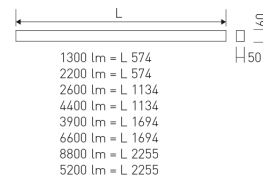

Dimensions

Product dimensions (mm)	1134 x 50 x 60
-------------------------	----------------

Scheme

Scheme

Product

Real power (W)	18
Real luminous flux (Lm)	2032
Luminous efficiency (Lm/W)	113
Life time (h)	60000
IP	44
IK	04
Electrical class insulation	Class 1
Operating temperature	from 5°C to 30°C
Electrical feeding	220..240V, 50/60Hz
Colour	Grey

Control gear

Control gear included	Yes
Control gear	Electronic Control Gear

Light source

Light source included	Yes
Light source	LED
Nominal power (W)	15
Nominal luminous flux (Lm)	2698
Average life time (h)	60000
Colour temperature (K)	3000
Colour consistency (SDCM)	3
CRI	80