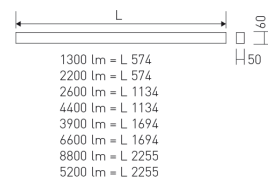

---

**Dimensions**

---

Product dimensions (mm) 1134 x 50 x 60

---

---

**Scheme**

---

Scheme

---

**Product**

---

Real power (W)	18
Real luminous flux (Lm)	2032
Luminous efficiency (Lm/W)	113
Life time (h)	60000
IP	44
IK	04
Electrical class insulation	Class 1
Operating temperature	from 5°C to 30°C
Electrical feeding	220..240V, 50/60Hz
Colour	Grey

---

**Control gear**

---

Control gear included	Yes
Control gear	Electronic Control Gear

---

**Light source**

---

Light source included	Yes
Light source	LED
Nominal power (W)	15
Nominal luminous flux (Lm)	2698
Average life time (h)	60000
Colour temperature (K)	3000
Colour consistency (SDCM)	3
CRI	80