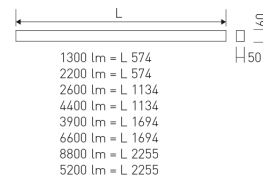

**Dimensions**

Product dimensions (mm) 2255 x 50 x 60

Scheme**Scheme****Product**

Real power (W)	62
Real luminous flux (Lm)	6880
Luminous efficiency (Lm/W)	111
Life time (h)	60000
IP	44
IK	04
Electrical class insulation	Class 1
Operating temperature	from 5°C to 30°C
Electrical feeding	220..240V, 50/60Hz
Colour	Grey

Control gear

Control gear included	Yes
Control gear	Electronic Control Gear

Light source

Light source included	Yes
Light source	Led
Nominal power (W)	50
Nominal luminous flux (Lm)	8820
Average life time (h)	60000
Colour temperature (K)	3000
Colour consistency (SDCM)	3
CRI	80