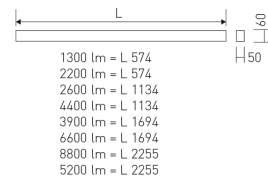

Dimensions

Product dimensions (mm) 2255 x 50 x 60

Scheme

Scheme

Product

Real power (W)	36
Real luminous flux (Lm)	4.64
Luminous efficiency (Lm/W)	113
Life time (h)	60000
IP	44
IK	04
Electrical class insulation	Class 1
Operating temperature	from 5°C to 30°C
Electrical feeding	220..240V, 50/60Hz
Colour	Grey
Diffuser	PMMA opal diffuser

Control gear

Control gear included	Yes
Control gear	Electronic Control Gear

Light source

Light source included	Yes
Light source	Led
Nominal power (W)	30
Nominal luminous flux (Lm)	5396
Average life time (h)	60000
Colour temperature (K)	3000
Colour consistency (SDCM)	3
CRI	80