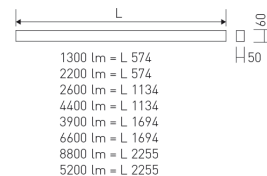

Dimensions

Product dimensions (mm) 2255 x 50 x 60

Scheme

Scheme

Product

Real power (W)	36
Real luminous flux (Lm)	4.64
Luminous efficiency (Lm/W)	113
Life time (h)	60000
IP	44
IK	04
Electrical class insulation	Class 1
Operating temperature	from 5°C to 30°C
Electrical feeding	220..240V, 50/60Hz
Colour	Grey
Diffuser	PMMA opal diffuser

Control gear

Control gear included	Yes
Control gear	Electronic Control Gear

Light source

Light source included	Yes
Light source	Led
Nominal power (W)	30
Nominal luminous flux (Lm)	5396
Average life time (h)	60000
Colour temperature (K)	3000
Colour consistency (SDCM)	3
CRI	80