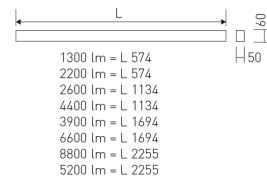

Dimensions

Product dimensions (mm)	2255 x 50 x 60
-------------------------	----------------

Scheme

Scheme

Product

Real power (W)	36
Real luminous flux (Lm)	4.64
Luminous efficiency (Lm/W)	113
Life time (h)	60000
IP	44
IK	04
Electrical class insulation	Class 1
Operating temperature	from 5°C to 30°C
Electrical feeding	220..240V, 50/60Hz
Colour	Grey
Diffuser	PMMA opal diffuser

Control gear

Control gear included	Yes
Control gear	Electronic Control Gear

Light source

Light source included	Yes
Light source	Led
Nominal power (W)	30
Nominal luminous flux (Lm)	5396
Average life time (h)	60000
Colour temperature (K)	3000
Colour consistency (SDCM)	3
CRI	80