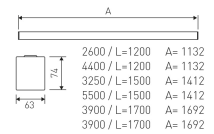

Dimensions

Product dimensions (mm) 63 x 1132 x 74

Scheme

Scheme

1200 mm length LED linear surface mounted or hanging luminaire for single use from the TROLL family X-Line.

DESCRIPTION

Type of product - for indoor uses. The way of mounting - surface mounted on slings or directly mounted to ceiling construction. Luminaire housing made of aluminum profile. Housing colour - anodized aluminum. Luminaire dimensions: length - 1132 mm, width - 63 mm, height - 74 mm. Optical system - micro prism diffuser made of polycarbonate. Luminaire is equipped with light source. Types of light sources - LED. Printed circuit board for mounting LED made of aluminum. Luminous flux of LED sources - 2784 lm. LED sources power - 17,4 W. Colour temperature of light source - 4000K. SDCM=3. CRI>80. Durability of LED light sources - 60000 h (L80/B10). Luminous efficacy of the luminaire - 2088 lm. Power consumed by the luminaire - 18 W. Luminous efficacy of the luminaire - 116,00 lm/W. Type of power supply - electronic gear. Operational temperature range of the luminaire 5°C to 30°C. Protection level IP - IP44. Protection level IK - IK04. Protection against electric shock - class I. Certificates and admissions - CE. Accessories: slings.

Pictograms

Product

Real power (W)	18
Real luminous flux (Lm)	2088
Luminous efficiency (Lm/W)	116,00
Beam angle (°)	80
Life time (h)	60000 (L80/B10)
IP	44
IK	4
Electrical class insulation	Class 1
Photobiological risk	0 - Exempt
Operating temperature	from 5°C to 30°C
Electrical feeding	220..240V, 50/60Hz
Colour	Anodized aluminum
Energy efficiency class	A++
Diffuser	Micro-prismatic diffuser

Control gear

Control gear included	Yes
Control gear	Electronic Control Gear

Light source

Light source included	Yes
Light source	LED
Nominal power (W)	15
Nominal luminous flux (Lm)	2840
Average life time (h)	60000
Colour temperature (K)	4000
Colour consistency (SDCM)	3
CRI	80