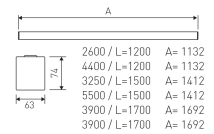

1200 mm length LED linear surface mounted or hanging luminaire for single use from the TROLL family X-Line.

DESCRIPTION

Type of product - for indoor uses. The way of mounting - surface mounted on slings or directly mounted to ceiling construction. Luminaire housing made of aluminum profile. Housing colour - anodized aluminum. Luminaire dimensions: length - 1132 mm, width - 63 mm, height - 74 mm. Optical system - micro prism diffuser made of polycarbonate. Luminaire is equipped with light source. Types of light sources - LED. Printed circuit board for mounting LED made of aluminum. Luminous flux of LED sources - 2784 lm. LED sources power - 17,4 W. Colour temperature of light source - 4000K. SDCM=3. CRI>80. Durability of LED light sources - 60000 h (L80/B10). Luminous efficacy of the luminaire - 2088 lm. Power consumed by the luminaire - 18 W. Luminous efficacy of the luminaire - 116,00 lm/W. Type of power supply - electronic gear. Operational temperature range of the luminaire 5°C to 30°C. Protection level IP - IP44. Protection level IK - IK04. Protection against electric shock - class I. Certificates and admissions - CE. Accessories: slings.

Item code	0E1XLL22AMIC
Product type	IN
Category	Surface Linears
Family	X-Line
Subfamily	X-Line Led
Materials	Luminaire housing made of aluminum profile.
Optical system	Optical system - micro prism diffuser made of polycarbonate.
Installation instructions	The way of mounting - surface mounted on slings or directly mounted to ceiling construction.