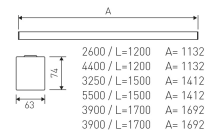

Dimensions

Product dimensions (mm) 63 x 1692 x 74

Scheme

Scheme

1700 mm length LED linear surface mounted or hanging luminaire for single use from the TROLL family X-Line.

DESCRIPTION

Type of product - for indoor uses. The way of mounting - surface mounted on slings or directly mounted to ceiling construction. Luminaire housing made of aluminum profile. Housing colour - anodized aluminum. Luminaire dimensions: length - 1692 mm, width - 63 mm, height - 74 mm. Optical system - micro prism diffuser made of polycarbonate. Luminaire is equipped with light source. Types of light sources - LED. Printed circuit board for mounting LED made of aluminum. Luminous flux of LED sources - 4176 lm. LED sources power - 26,1 W. Colour temperature of light source - 4000K. SDCM=3. CRI>80. Durability of LED light sources - 60000 h (L80/B10). Luminous flux of the luminaire - 3132 lm. Power consumed by the luminaire - 27 W. Luminous efficacy of the luminaire - 116,00 lm/W. Type of power supply - electronic gear. Operational temperature range of the luminaire 5°C to 30°C. Protection level IP - IP44. Protection level IK - IK04. Protection against electric shock - class I. Certificates and admissions - CE. Accessories: slings.

Pictograms

Product

Real power (W)	27
Real luminous flux (Lm)	3132
Luminous efficiency (Lm/W)	116,00
Beam angle (°)	80
Life time (h)	60000 (L80/B10)
IP	44
IK	4
Electrical class insulation	Class 1
Photobiological risk	0 - Exempt
Operating temperature	from 5°C to 30°C
Electrical feeding	220..240V, 50/60Hz
Colour	Anodized aluminum
Energy efficiency class	A++
Diffuser	Micro-prismatic diffuser

Control gear

Control gear included	Yes
Control gear	Electronic Control Gear

Light source

Light source included	Yes
Light source	LED
Nominal power (W)	23
Nominal luminous flux (Lm)	4260
Average life time (h)	60000
Colour temperature (K)	4000
Colour consistency (SDCM)	3
CRI	80