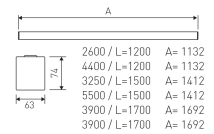

Dimensions

Product dimensions (mm) 63 x 1692 x 74

Scheme

Scheme

1700 mm length LED linear surface mounted or hanging luminaire for single use from the TROLL family X-Line.

DESCRIPTION

Type of product - for indoor uses. The way of mounting - surface mounted on slings or directly mounted to ceiling construction. Luminaire housing made of aluminum profile. Housing colour - anodized aluminum. Luminaire dimensions: length - 1692 mm, width - 63 mm, height - 74 mm. Optical system - micro prism diffuser made of polycarbonate. Luminaire is equipped with light source. Types of light sources - LED. Printed circuit board for mounting LED made of aluminum. Luminous flux of LED sources - 4176 lm. LED sources power - 26,1 W. Colour temperature of light source - 4000K. SDCM=3. CRI>80. Durability of LED light sources - 60000 h (L80/B10). Luminous flux of the luminaire - 3132 lm. Power consumed by the luminaire - 27 W. Luminous efficacy of the luminaire - 116,00 lm/W. Type of power supply - electronic gear. Operational temperature range of the luminaire 5°C to 30°C. Protection level IP - IP44. Protection level IK - IK04. Protection against electric shock - class I. Certificates and admissions - CE. Accessories: slings.

Pictograms

Product

Real power (W)	27
Real luminous flux (Lm)	3132
Luminous efficiency (Lm/W)	116,00
Beam angle (°)	80
Life time (h)	60000 (L80B10)
IP	44
IK	4
Electrical class insulation	Class 1
Photobiological risk	0 - Exempt
Operating temperature	from 5°C to 30°C
Electrical feeding	220..240V, 50/60Hz
Colour	Anodized aluminum
Energy efficiency class	A++
Diffuser	Micro-prismatic diffuser

Control gear

Control gear included	Yes
Control gear	Electronic Control Gear

Light source

Light source included	Yes
Light source	LED
Nominal power (W)	23
Nominal luminous flux (Lm)	4260
Average life time (h)	60000
Colour temperature (K)	4000
Colour consistency (SDCM)	3
CRI	80