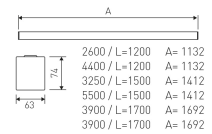

#### Dimensions

Product dimensions (mm) 63 x 1692 x 74

#### DESCRIPTION

Type of product - for indoor uses. The way of mounting - surface mounted on slings or directly mounted to ceiling construction. Luminaire housing made of aluminum profile. Housing colour - anodized aluminum. Luminaire dimensions: length - 1692 mm, width - 63 mm, height - 74 mm. Optical system - micro prism diffuser made of polycarbonate. Luminaire is equipped with light source. Types of light sources - LED. Printed circuit board for mounting LED made of aluminum. Luminous flux of LED sources - 4176 lm. LED sources power - 26,1 W. Colour temperature of light source - 4000K. SDCM=3. CRI>80. Durability of LED light sources - 60000 h (L80/B10). Luminous flux of the luminaire - 3132 lm. Power consumed by the luminaire - 27 W. Luminous efficacy of the luminaire - 116,00 lm/W. Type of power supply - electronic gear. Operational temperature range of the luminaire 5°C to 30°C. Protection level IP - IP44. Protection level IK - IK04. Protection against electric shock - class I. Certificates and admissions - CE. Accessories: slings.