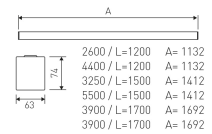

Dimensions

Product dimensions (mm) 63 x 1692 x 74

Scheme

Scheme

1700 mm length LED linear surface mounted or hanging luminaire for single use from the TROLL family X-Line.

DESCRIPTION

Type of product - for indoor uses. The way of mounting - surface mounted on slings or directly mounted to ceiling construction. Luminaire housing made of aluminum profile. Housing colour - anodized aluminum. Luminaire dimensions: length - 1692 mm, width - 63 mm, height - 74 mm. Optical system - micro prism diffuser made of polycarbonate. Luminaire is equipped with light source. Types of light sources - LED. Printed circuit board for mounting LED made of aluminum. Luminous flux of LED sources - 4176 lm. LED sources power - 26,1 W. Colour temperature of light source - 4000K. SDCM=3. CRI>80. Durability of LED light sources - 60000 h (L80/B10). Luminous flux of the luminaire - 3132 lm. Power consumed by the luminaire - 27 W. Luminous efficacy of the luminaire - 116,00 lm/W. Type of power supply - electronic gear. Operational temperature range of the luminaire 5°C to 30°C. Protection level IP - IP44. Protection level IK - IK04. Protection against electric shock - class I. Certificates and admissions - CE. Accessories: slings.

Pictograms

Product

Real power (W)	27
Real luminous flux (Lm)	3132
Luminous efficiency (Lm/W)	116,00
Beam angle (°)	80
Life time (h)	60000 (L80/B10)
IP	44
IK	4
Electrical class insulation	Class 1
Photobiological risk	0 - Exempt
Operating temperature	from 5°C to 30°C
Electrical feeding	220..240V, 50/60Hz
Colour	Anodized aluminum
Energy efficiency class	A++
Diffuser	Micro-prismatic diffuser

Control gear

Control gear included	Yes
Control gear	Electronic Control Gear

Light source

Light source included	Yes
Light source	Led
Nominal power (W)	23
Nominal luminous flux (Lm)	4260
Average life time (h)	60000
Colour temperature (K)	4000
Colour consistency (SDCM)	3
CRI	80