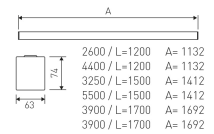

Dimensions

Product dimensions (mm) 63 x 1692 x 74

Scheme

Scheme

1700 mm length LED linear surface mounted or hanging luminaire for single use from the TROLL family X-Line.

DESCRIPTION

Type of product - for indoor uses. The way of mounting - surface mounted on slings or directly mounted to ceiling construction. Luminaire housing made of aluminum profile. Housing colour - anodized aluminum. Luminaire dimensions: length - 1692 mm, width - 63 mm, height - 74 mm. Optical system - micro prism diffuser made of polycarbonate. Luminaire is equipped with light source. Types of light sources - LED. Printed circuit board for mounting LED made of aluminum. Luminous flux of LED sources - 4176 lm. LED sources power - 26,1 W. Colour temperature of light source - 4000K. SDCM=3. CRI>80. Durability of LED light sources - 60000 h (L80/B10). Luminous flux of the luminaire - 3132 lm. Power consumed by the luminaire - 27 W. Luminous efficacy of the luminaire - 116,00 lm/W. Type of power supply - electronic gear. Operational temperature range of the luminaire 5°C to 30°C. Protection level IP - IP44. Protection level IK - IK04. Protection against electric shock - class I. Certificates and admissions - CE. Accessories: slings.

Pictograms

Product

Real power (W)	27
Real luminous flux (Lm)	3132
Luminous efficiency (Lm/W)	116,00
Beam angle (°)	80
Life time (h)	60000 (L80/B10)
IP	44
IK	4
Electrical class insulation	Class 1
Photobiological risk	0 - Exempt
Operating temperature	from 5°C to 30°C
Electrical feeding	220..240V, 50/60Hz
Colour	Anodized aluminum
Energy efficiency class	A++
Diffuser	Micro-prismatic diffuser

Control gear

Control gear included	Yes
Control gear	Electronic Control Gear

Light source

Light source included	Yes
Light source	LED
Nominal power (W)	23
Nominal luminous flux (Lm)	4260
Average life time (h)	60000
Colour temperature (K)	4000
Colour consistency (SDCM)	3
CRI	80