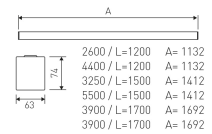

Dimensions

Product dimensions (mm) 63 x 1412 x 74

Scheme

Scheme

1500 mm length LED linear surface mounted or hanging luminaire for single use from the TROLL family X-Line.

DESCRIPTION

Type of product - for indoor uses. The way of mounting - surface mounted on slings or directly mounted to ceiling construction. Luminaire housing made of aluminum profile. Housing colour - anodized aluminum. Luminaire dimensions: length - 1412 mm, width - 63 mm, height - 74 mm. Optical system - micro prism diffuser made of polycarbonate. Luminaire is equipped with light source. Types of light sources - LED. Printed circuit board for mounting LED made of aluminum. Luminous flux of LED sources - 3385 lm. LED sources power - 21 W. Colour temperature of light source - 4000K. SDCM=3. CRI>80. Durability of LED light sources - 60000 h (L80/B10). Luminous efficacy of the luminaire - 2538 lm. Power consumed by the luminaire - 23 W. Luminous efficacy of the luminaire - 110,35 lm/W. Type of power supply - electronic gear. Operational temperature range of the luminaire 5°C to 30°C. Protection level IP - IP44. Protection level IK - IK04. Protection against electric shock - class I. Certificates and admissions - CE. Accessories: slings.

Pictograms

Product

Real power (W)	23
Real luminous flux (Lm)	2538
Luminous efficiency (Lm/W)	110,35
Beam angle (°)	80
Life time (h)	60000 (L80/B10)
IP	44
IK	4
Electrical class insulation	Class 1
Photobiological risk	0 - Exempt
Operating temperature	from 5°C to 30°C
Electrical feeding	220..240V, 50/60Hz
Colour	Anodized aluminum
Energy efficiency class	A++
Diffuser	Micro-prismatic diffuser

Control gear

Control gear included	Yes
Control gear	Electronic Control Gear

Light source

Light source included	Yes
Light source	LED
Nominal power (W)	19
Nominal luminous flux (Lm)	3550
Average life time (h)	60000
Colour temperature (K)	4000
Colour consistency (SDCM)	3
CRI	80