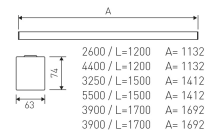

Dimensions

Product dimensions (mm) 63 x 1412 x 74

Scheme

Scheme

1500 mm length LED linear surface mounted or hanging luminaire for single use from the TROLL family X-Line.

DESCRIPTION

Type of product - for indoor uses. The way of mounting - surface mounted on slings or directly mounted to ceiling construction. Luminaire housing made of aluminum profile. Housing colour - anodized aluminum. Luminaire dimensions: length - 1412 mm, width - 63 mm, height - 74 mm. Optical system - micro prism diffuser made of polycarbonate. Luminaire is equipped with light source. Types of light sources - LED. Printed circuit board for mounting LED made of aluminum. Luminous flux of LED sources - 3385 lm. LED sources power - 21 W. Colour temperature of light source - 4000K. SDCM=3. CRI>80. Durability of LED light sources - 60000 h (L80/B10). Luminous efficacy of the luminaire - 2538 lm. Power consumed by the luminaire - 23 W. Luminous efficacy of the luminaire - 110,35 lm/W. Type of power supply - electronic gear. Operational temperature range of the luminaire 5°C to 30°C. Protection level IP - IP44. Protection level IK - IK04. Protection against electric shock - class I. Certificates and admissions - CE. Accessories: slings.

Pictograms

Product

Real power (W)	23
Real luminous flux (Lm)	2538
Luminous efficiency (Lm/W)	110,35
Beam angle (°)	80
Life time (h)	60000 (L80B10)
IP	44
IK	4
Electrical class insulation	Class 1
Photobiological risk	0 - Exempt
Operating temperature	from 5°C to 30°C
Electrical feeding	220..240V, 50/60Hz
Colour	Anodized aluminum
Energy efficiency class	A++
Diffuser	Micro-prismatic diffuser

Control gear

Control gear included	Yes
Control gear	Electronic Control Gear

Light source

Light source included	Yes
Light source	LED
Nominal power (W)	19
Nominal luminous flux (Lm)	3550
Average life time (h)	60000
Colour temperature (K)	4000
Colour consistency (SDCM)	3
CRI	80