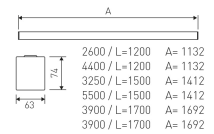

Dimensions

Product dimensions (mm) 63 x 1412 x 74

Scheme

Scheme

1500 mm length LED linear surface mounted or hanging luminaire for single use from the TROLL family X-Line.

DESCRIPTION

Type of product - for indoor uses. The way of mounting - surface mounted on slings or directly mounted to ceiling construction. Luminaire housing made of aluminum profile. Housing colour - anodized aluminum. Luminaire dimensions: length - 1412 mm, width - 63 mm, height - 74 mm. Optical system - micro prism diffuser made of polycarbonate. Luminaire is equipped with light source. Types of light sources - LED. Printed circuit board for mounting LED made of aluminum. Luminous flux of LED sources - 3385 lm. LED sources power - 21 W. Colour temperature of light source - 4000K. SDCM=3. CRI>80. Durability of LED light sources - 60000 h (L80/B10). Luminous efficacy of the luminaire - 2538 lm. Power consumed by the luminaire - 23 W. Luminous efficacy of the luminaire - 110,35 lm/W. Type of power supply - electronic gear. Operational temperature range of the luminaire 5°C to 30°C. Protection level IP - IP44. Protection level IK - IK04. Protection against electric shock - class I. Certificates and admissions - CE. Accessories: slings.

Pictograms

Product

Real power (W)	23
Real luminous flux (Lm)	2538
Luminous efficiency (Lm/W)	110,35
Beam angle (°)	80
Life time (h)	60000 (L80/B10)
IP	44
IK	4
Electrical class insulation	Class 1
Photobiological risk	0 - Exempt
Operating temperature	from 5°C to 30°C
Electrical feeding	220..240V, 50/60Hz
Colour	Anodized aluminum
Energy efficiency class	A++
Diffuser	Micro-prismatic diffuser

Control gear

Control gear included	Yes
Control gear	Electronic Control Gear

Light source

Light source included	Yes
Light source	LED
Nominal power (W)	19
Nominal luminous flux (Lm)	3550
Average life time (h)	60000
Colour temperature (K)	4000
Colour consistency (SDCM)	3
CRI	80