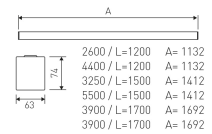

#### Dimensions

Product dimensions (mm) 63 x 1412 x 74

#### DESCRIPTION

Type of product - for indoor uses. The way of mounting - surface mounted on slings or directly mounted to ceiling construction. Luminaire housing made of aluminum profile. Housing colour - anodized aluminum. Luminaire dimensions: length - 1412 mm, width - 63 mm, height - 74 mm. Optical system - micro prism diffuser made of polycarbonate. Luminaire is equipped with light source. Types of light sources - LED. Printed circuit board for mounting LED made of aluminum. Luminous flux of LED sources - 3385 lm. LED sources power - 21 W. Colour temperature of light source - 4000K. SDCM=3. CRI>80. Durability of LED light sources - 60000 h (L80/B10). Luminous efficacy of the luminaire - 2538 lm. Power consumed by the luminaire - 23 W. Luminous efficacy of the luminaire - 110,35 lm/W. Type of power supply - electronic gear. Operational temperature range of the luminaire 5°C to 30°C. Protection level IP - IP44. Protection level IK - IK04. Protection against electric shock - class I. Certificates and admissions - CE. Accessories: slings.