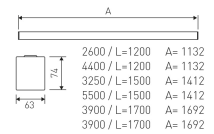

Dimensions

Product dimensions (mm) 63 x 1132 x 74

Scheme

Scheme

1200 mm length LED linear surface mounted or hanging Tuneable white luminaire for single use from the TROLL family X-Line.

DESCRIPTION

Type of product - for indoor uses. The way of mounting - surface mounted on slings or directly mounted to ceiling construction. Luminaire housing made of aluminum profile. Housing colour - anodised aluminum. Luminaire dimensions: length - 1132 mm, width - 63 mm, height - 74 mm. Optical system - micro prism diffuser made of polycarbonate. Luminaire is equipped with light source. Types of light sources - LED. Printed circuit board for mounting LED made of aluminum. Luminous flux of LED sources - 4712 lm. LED sources power - 29,6 W. Colour temperature of light source - TW 2700K 6500K. SDCM=3. CRI>75 (WW) CRI>80 (CW). Durability of LED light sources - 60000 h (L80/B10). Luminous flux of the luminaire - 3534 lm. Power consumed by the luminaire - 32 W. Luminous efficacy of the luminaire - 110,44 lm/W. Type of power supply - electronic gear. Operational temperature range of the luminaire 5°C to 30°C. Protection level IP - IP44. Protection level IK - IK04. Protection against electric shock - class I. Certificates and admissions - CE. Accessories: slings.

Pictograms

Product

Real power (W)	32
Real luminous flux (Lm)	3534
Luminous efficiency (Lm/W)	110,44
Beam angle (°)	80
Life time (h)	60000 (L80B10)
IP	44
IK	4
Electrical class insulation	Class 1
Photobiological risk	0 - Exempt
Operating temperature	from 5°C to 30°C
Electrical feeding	220..240V, 50/60Hz
Colour	Anodized aluminum
Energy efficiency class	A++
Diffuser	Micro-prismatic diffuser

Control gear

Control gear included	Yes
Control gear	Electronic Control Gear

Light source

Light source included	Yes
Light source	LED
Nominal power (W)	25
Nominal luminous flux (Lm)	4644
Average life time (h)	50000
Colour temperature (K)	2700-6500
Colour consistency (SDCM)	3
CRI	80