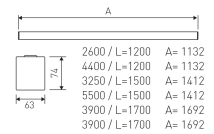

1200 mm length LED linear surface mounted or hanging Tuneable white luminaire for single use from the TROLL family X-Line.

DESCRIPTION

Type of product - for indoor uses. The way of mounting - surface mounted on slings or directly mounted to ceiling construction. Luminaire housing made of aluminum profile. Housing colour - anodised aluminum. Luminaire dimensions: length - 1132 mm, width - 63 mm, height - 74 mm. Optical system - micro prism diffuser made of polycarbonate. Luminaire is equipped with light source. Types of light sources - LED. Printed circuit board for mounting LED made of aluminum. Luminous flux of LED sources - 4712 lm. LED sources power - 29,6 W. Colour temperature of light source - TW 2700K 6500K. SDCM=3. CRI>75 (WW) CRI>80 (CW). Durability of LED light sources - 60000 h (L80/B10). Luminous flux of the luminaire - 3534 lm. Power consumed by the luminaire - 32 W. Luminous efficacy of the luminaire - 110,44 lm/W. Type of power supply - electronic gear. Operational temperature range of the luminaire 5°C to 30°C. Protection level IP - IP44. Protection level IK - IK04. Protection against electric shock - class I. Certificates and admissions - CE. Accessories: slings.

Item code	0E1XLL44TWMIC
Product type	IN
Category	Surface Linears
Family	X-Line
Subfamily	X-Line Led
Materials	Luminaire housing made of aluminum profile.
Optical system	Optical system - micro prism diffuser made of polycarbonate.
Installation instructions	The way of mounting - surface mounted on slings or directly mounted to ceiling construction.