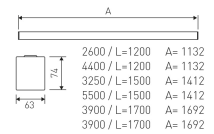

Dimensions

Product dimensions (mm) 63 x 1412 x 74

Scheme

Scheme

1500 mm length LED linear surface mounted or hanging luminaire for single use from the TROLL family X-Line.

DESCRIPTION

Type of product - for indoor uses. The way of mounting - surface mounted on slings or directly mounted to ceiling construction. Luminaire housing made of aluminum profile. Housing colour - anodized aluminum. Luminaire dimensions: length - 1412 mm, width - 63 mm, height - 74 mm. Optical system - micro prism diffuser made of polycarbonate. Luminaire is equipped with light source. Types of light sources - LED. Printed circuit board for mounting LED made of aluminum. Luminous flux of LED sources - 5655 lm. LED sources power - 35,5 W. Colour temperature of light source - 4000K. SDCM=3. CRI>80. Durability of LED light sources - 60000 h (L80/B10). Luminous flux of the luminaire - 4241 lm. Power consumed by the luminaire - 38 W. Luminous efficacy of the luminaire - 111,61 lm/W. Type of power supply - electronic gear. Operational temperature range of the luminaire 5°C to 30°C. Protection level IP - IP44. Protection level IK - IK04. Protection against electric shock - class I. Certificates and admissions - CE. Accessories: slings.

Pictograms

Product

Real power (W)	38
Real luminous flux (Lm)	4241
Luminous efficiency (Lm/W)	111,61
Beam angle (°)	80
Life time (h)	60000 (L80B10)
IP	44
IK	4
Electrical class insulation	Class 1
Photobiological risk	0 - Exempt
Operating temperature	from 5°C to 30°C
Electrical feeding	220..240V, 50/60Hz
Colour	Anodized aluminum
Energy efficiency class	A++
Diffuser	Micro-prismatic diffuser

Control gear

Control gear included	Yes
Control gear	Electronic Control Gear

Light source

Light source included	Yes
Light source	LED
Nominal power (W)	31
Nominal luminous flux (Lm)	5805
Average life time (h)	60000
Colour temperature (K)	4000
Colour consistency (SDCM)	3
CRI	80