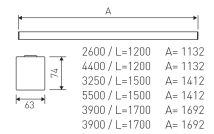

1700 mm length LED linear surface mounted or hanging luminaire for single use from the TROLL family X-Line.

DESCRIPTION

Type of product - for indoor uses. The way of mounting - surface mounted on slings or directly mounted to ceiling construction. Luminaire housing made of aluminum profile. Housing colour - anodized aluminum. Luminaire dimensions: length - 1692 mm, width - 63 mm, height - 74 mm. Optical system - micro prism diffuser made of polycarbonate. Luminaire is equipped with light source. Types of light sources - LED. Printed circuit board for mounting LED made of aluminum. Luminous flux of LED sources - 7068 lm. LED sources power - 44,4 W. Colour temperature of light source - 4000K. SDCM=3. CRI>80. Durability of LED light sources - 60000 h (L80/B10). Luminous flux of the luminaire - 5301 lm. Power consumed by the luminaire - 47 W. Luminous efficacy of the luminaire - 112,79 lm/W. Type of power supply - electronic gear. Operational temperature range of the luminaire 5°C to 30°C. Protection level IP - IP44. Protection level IK - IK04. Protection against electric shock - class I. Certificates and admissions - CE. Accessories: slings.

Item code	0E1XLL60AMIC
Product type	IN
Category	Surface Linears
Family	X-Line
Subfamily	X-Line Led
Materials	Luminaire housing made of aluminum profile.
Optical system	Optical system - micro prism diffuser made of polycarbonate.
Installation instructions	The way of mounting - surface mounted on slings or directly mounted to ceiling construction.