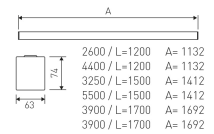

Dimensions

Product dimensions (mm) 63 x 1692 x 74

Scheme

Scheme

1700 mm length LED linear surface mounted or hanging luminaire for single use from the TROLL family X-Line.

DESCRIPTION

Type of product - for indoor uses. The way of mounting - surface mounted on slings or directly mounted to ceiling construction. Luminaire housing made of aluminum profile. Housing colour - anodized aluminum. Luminaire dimensions: length - 1692 mm, width - 63 mm, height - 74 mm. Optical system - micro prism diffuser made of polycarbonate. Luminaire is equipped with light source. Types of light sources - LED. Printed circuit board for mounting LED made of aluminum. Luminous flux of LED sources - 7068 lm. LED sources power - 44,4 W. Colour temperature of light source - 4000K. SDCM=3. CRI>80. Durability of LED light sources - 60000 h (L80/B10). Luminous flux of the luminaire - 5301 lm. Power consumed by the luminaire - 47 W. Luminous efficacy of the luminaire - 112,79 lm/W. Type of power supply - electronic gear. Operational temperature range of the luminaire 5°C to 30°C. Protection level IP - IP44. Protection level IK - IK04. Protection against electric shock - class I. Certificates and admissions - CE. Accessories: slings.

Pictograms

Product

Real power (W)	47
Real luminous flux (Lm)	5301
Luminous efficiency (Lm/W)	112,79
Beam angle (°)	80
Life time (h)	60000 (L80/B10)
IP	44
IK	4
Electrical class insulation	Class 1
Photobiological risk	0 - Exempt
Operating temperature	from 5°C to 30°C
Electrical feeding	220..240V, 50/60Hz
Colour	Anodized aluminum
Energy efficiency class	A++
Diffuser	Micro-prismatic diffuser

Control gear

Control gear included	Yes
Control gear	Electronic Control Gear

Light source

Light source included	Yes
Light source	LED
Nominal power (W)	37
Nominal luminous flux (Lm)	6966
Average life time (h)	60000
Colour temperature (K)	4000
Colour consistency (SDCM)	3
CRI	80