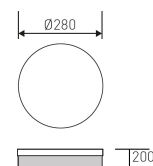

**Dimensions**

Product dimensions (mm)                       $\varnothing 280 \times 55$

**Scheme**

Scheme

**Product**

Real power (W)	19,8
Real luminous flux (Lm)	1700
Luminous efficiency (Lm/W)	86
Beam angle (°)	120
Life time (h)	36000
IP	54
IK	10
Electrical class insulation	Class 2
Operating temperature	from -20°C to 40°C
Electrical feeding	220..240V, 50/60Hz
Colour	White
Energy efficiency class	A

**Control gear**

Control gear included	Yes
Control gear	Electronic Control Gear

**Light source**

Light source included	Yes
Light source	Led
Nominal power (W)	15
Nominal luminous flux (Lm)	1800
Average life time (h)	36000
Colour temperature (K)	4000
CRI	80

**Compact surface luminaire with circular format from the Lotos Elegance family of TROLL.**

**DESCRIPTION**

Type of product - for indoor uses. The way of mounting - surface mounted on ceiling or wall construction. Luminaire housing made of polycarbonate. Housing colour - white. Luminaire dimensions: width - 280 mm, height - 55 mm. Optical system - diffuser made of opalized polycarbonate. Luminaire is equipped with light source. Types of light sources - LED. Printed circuit board for mounting LED made of FR-4. Luminous flux of LED sources - 1800 lm. LED sources power - 15 W. Colour temperature of light source - 4000K. CRI?80. Luminous flux of the luminaire - 1229 lm. Power consumed by the luminaire - 18 W. Luminous efficacy of the luminaire - 68,28 lm/W. Type of power supply - electronic gear. Operational temperature range of the luminaire -20°C to 40°C. Protection level IP - IP54. Protection level IK - IK10. Protection against electric shock - class II. Certificates and admissions - CE.