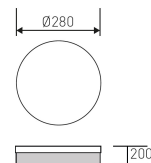

Dimensions

Product dimensions (mm) $\varnothing 280 \times 55$

Scheme

Scheme

Product

Real power (W)	19,8
Real luminous flux (Lm)	1700
Luminous efficiency (Lm/W)	86
Beam angle (°)	120
Life time (h)	36000
IP	54
IK	10
Electrical class insulation	Class 2
Operating temperature	from -20°C to 40°C
Electrical feeding	220..240V, 50/60Hz
Colour	White
Energy efficiency class	A

Control gear

Control gear included	Yes
Control gear	Motion Sensor

Light source

Light source included	Yes
Light source	Led
Nominal power (W)	15
Nominal luminous flux (Lm)	1800
Average life time (h)	36000
Colour temperature (K)	4000
CRI	80

Compact surface luminaire with circular format from the Lotos Elegance family of TROLL.

DESCRIPTION

Type of product - for indoor uses. The way of mounting - surface mounted on ceiling or wall construction. Luminaire housing made of polycarbonate. Housing colour - white. Luminaire dimensions: width - 280 mm, height - 55 mm. Optical system - diffuser made of opalized polycarbonate. Luminaire is equipped with light source. Types of light sources - LED. Printed circuit board for mounting LED made of FR-4. Luminous flux of LED sources - 1800 lm. LED sources power - 15 W. Colour temperature of light source - 4000K. CRI?80. Luminous flux of the luminaire - 1229 lm. Power consumed by the luminaire - 18 W. Luminous efficacy of the luminaire - 68,28 lm/W. Type of power supply - electronic gear. Operational temperature range of the luminaire -20°C to 40°C. Protection level IP - IP54. Protection level IK - IK10. Protection against electric shock - class II. Certificates and admissions - CE. Additional information: the luminaire equipped with microwave movement sensor.