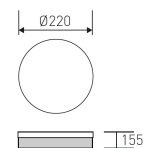

Dimensions

Product dimensions (mm) $\varnothing 280 \times 55$

Scheme

Scheme

Product

Real power (W)	13,2
Real luminous flux (Lm)	1133
Luminous efficiency (Lm/W)	86
Beam angle (°)	120
Life time (h)	36000
IP	54
IK	10
Electrical class insulation	Class 2
Operating temperature	from -20°C to 40°C
Electrical feeding	220..240V, 50/60Hz
Colour	White
Energy efficiency class	A

Control gear

Control gear included	Yes
Control gear	Motion Sensor

Light source

Light source included	Yes
Light source	Led
Nominal power (W)	10
Nominal luminous flux (Lm)	1800
Average life time (h)	36000
Colour temperature (K)	4000
CRI	80

Compact surface luminaire with circular format from the Lotos Elegance family of TROLL.

DESCRIPTION

Type of product - for indoor uses. The way of mounting - surface mounted on ceiling or wall construction. Luminaire housing made of polycarbonate. Housing colour - white. Luminaire dimensions: width - 280 mm, height - 55 mm. Optical system - diffuser made of opalized polycarbonate. Luminaire is equipped with light source. Types of light sources - LED. Printed circuit board for mounting LED made of FR-4. Luminous flux of LED sources - 1800 lm. LED sources power - 10 W. Colour temperature of light source - 4000K. CRI?80. Luminous flux of the luminaire - 1229 lm. Power consumed by the luminaire - 12 W. Luminous efficacy of the luminaire - 102,42 lm/W. Type of power supply - electronic gear. Operational temperature range of the luminaire -20°C to 40°C. Protection level IP - IP54. Protection level IK - IK10. Protection against electric shock - class II. Certificates and admissions - CE. Additional information: the luminaire equipped with microwave movement sensor.