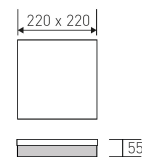

Dimensions

Product dimensions (mm) 280 x 280 x 55

Scheme

Scheme

Product

Real power (W)	12
Real luminous flux (Lm)	814
Luminous efficiency (Lm/W)	67,83
Beam angle (°)	120
Life time (h)	36000
IP	54
IK	10
Electrical class insulation	Class 2
Operating temperature	from -20°C to 40°C
Electrical feeding	220..240V, 50/60Hz
Colour	White
Energy efficiency class	A

Control gear

Control gear included	Yes
Control gear	Motion Sensor

Light source

Light source included	Yes
Light source	Led
Nominal power (W)	10
Nominal luminous flux (Lm)	1200
Average life time (h)	36000
Colour temperature (K)	4000
CRI	80

Compact surface luminaire with square format from the Lotos Elegance family of TROLL.

DESCRIPTION

Type of product - for indoor uses. The way of mounting - surface mounted on ceiling or wall construction. Luminaire housing made of polycarbonate. Housing colour - white. Luminaire dimensions: length - 280 mm, width - 280 mm, height - 55 mm. Optical system - diffuser made of opalized polycarbonate. Luminaire is equipped with light source. Types of light sources - LED. Printed circuit board for mounting LED made of FR-4. Luminous flux of LED sources - 1200 lm. LED sources power - 10 W. Colour temperature of light source - 4000K. CRI?80. Luminous flux of the luminaire - 814 lm. Power consumed by the luminaire - 12 W. Luminous efficacy of the luminaire - 67,83 lm/W. Type of power supply - electronic gear. Operational temperature range of the luminaire -20°C to 40°C. Protection level IP - IP54. Protection level IK - IK10. Protection against electric shock - class II. Certificates and admissions - CE. Additional information: the luminaire equipped with microwave movement sensor.