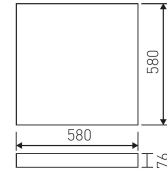

Dimensions	
Product dimensions (mm)	596 x 596 x 76
Drilling hole (mm)	580 x 580

Scheme	
Scheme	

Recessed luminaire for Clean Rooms from the Health & Care program of TROLL

DESCRIPTION

Type of product - for indoor uses. The way of mounting - recessed in suspended ceiling. Mounting hole - 580x580 mm. Luminaire housing made of steel sheet, coated with powder paint resistant to UV. Housing colour - white. Luminaire dimensions: length - 596 mm, width - 596 mm, height - 76 mm. Optical system - hardened glass, matt. Luminaire is equipped with light source. Types of light sources - LED. Printed circuit board for mounting LED made of aluminum. Luminous flux of LED sources - 4260 lm. LED sources power - 23 W. Colour temperature of light source - 4000K. SDCM=3. CRI>80. Durability of LED light sources - 60000 h (L80/B10). Luminous flux of the luminaire - 3408 lm. Power consumed by the luminaire - 26 W. Luminous efficacy of the luminaire - 131 lm/W. Type of power supply - electronic gear. Operational temperature range of the luminaire 5°C to 30°C. Protection level IP - IP65. Protection level IK - IK08. Protection against electric shock - class I. Certificates and admissions - CE, PZH. Additional information: the diffuser opened with mechanical clamp. Accessories: handle for plasterboard ceilings.

Pictograms

Product	
Real power (W)	26
Real luminous flux (Lm)	3362
Luminous efficiency (Lm/W)	131
Beam angle (°)	110
Life time (h)	60000 (L80B10)
IP	65
IK	8
Electrical class insulation	Class 1
Photobiological risk	0 - Exempt
Operating temperature	from 5°C to 30°C
Electrical feeding	220..240V, 50/60Hz
Colour	White
Energy efficiency class	A++
Diffuser	Tempered mat glass