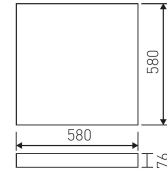

Dimensions	
Product dimensions (mm)	596 x 596 x 76
Drilling hole (mm)	580 x 580

Scheme	
Scheme	

Product	
Real power (W)	26
Real luminous flux (Lm)	3362
Luminous efficiency (Lm/W)	131
Beam angle (°)	110
Life time (h)	60000 (L80B10)
IP	65
IK	8
Electrical class insulation	Class 1
Photobiological risk	0 - Exempt
Operating temperature	from 5°C to 30°C
Electrical feeding	220..240V, 50/60Hz
Colour	White
Energy efficiency class	A++
Diffuser	Tempered mat glass

Control gear	
Control gear included	Yes
Control gear	Electronic Control Gear
Factor de potencia	95

Light source	
Light source included	Yes
Light source	Led
Nominal power (W)	23
Nominal luminous flux (Lm)	4260
Average life time (h)	60000
Colour temperature (K)	4000
Colour consistency (SDCM)	3
CRI	80