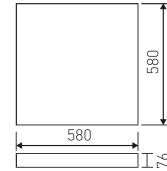

Dimensions	
Product dimensions (mm)	596 x 596 x 76
Drilling hole (mm)	580 x 580

Scheme	
Scheme	

Recessed luminaire for Clean Rooms from the Health & Care program of TROLL

DESCRIPTION

Type of product - for indoor uses. The way of mounting - recessed in suspended ceiling. Mounting hole - 580x580 mm. Luminaire housing made of steel sheet, coated with powder paint resistant to UV. Housing colour - white. Luminaire dimensions: length - 596 mm, width - 596 mm, height - 76 mm. Optical system - hardened glass, matt. Luminaire is equipped with light source. Types of light sources - LED. Printed circuit board for mounting LED made of aluminum. Luminous flux of LED sources - 6966 lm. LED sources power - 37 W. Colour temperature of light source - 4000K. SDCM=3. CRI>80. Durability of LED light sources - 60000 h (L80/B10). Luminous flux of the luminaire - 5573 lm. Power consumed by the luminaire - 42 W. Luminous efficacy of the luminaire - 133 lm/W. Type of power supply - electronic gear. Operational temperature range of the luminaire 5°C to 30°C. Protection level IP - IP65. Protection level IK - IK08. Protection against electric shock - class I. Certificates and admissions - CE, PZH. Additional information: the diffuser opened with mechanical clamp. Accessories: handle for plasterboard ceilings.

Pictograms

Product	
Real power (W)	42
Real luminous flux (Lm)	5573
Luminous efficiency (Lm/W)	133
Beam angle (°)	110
Life time (h)	60000 (L80B10)
IP	65
IK	8
Electrical class insulation	Class 1
Photobiological risk	0 - Exempt
Operating temperature	from 5°C to 30°C
Electrical feeding	220..240V, 50/60Hz
Colour	White
Energy efficiency class	A++
Diffuser	Tempered mat glass

Control gear	
Control gear included	Yes
Control gear	Electronic Control Gear
Factor de potencia	95

Light source	
Light source included	Yes
Light source	Led
Nominal power (W)	37
Nominal luminous flux (Lm)	6966
Average life time (h)	60000
Colour temperature (K)	4000
Colour consistency (SDCM)	3
CRI	80