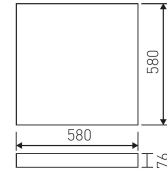

Dimensions	
Product dimensions (mm)	596 x 596 x 76
Drilling hole (mm)	580 x 580

Scheme	
Scheme	

#### DESCRIPTION

Type of product - for indoor uses. The way of mounting - recessed in suspended ceiling. Mounting hole - 580x580 mm. Luminaire housing made of steel sheet, coated with powder paint resistant to UV. Housing colour - white. Luminaire dimensions: length - 596 mm, width - 596 mm, height - 76 mm. Optical system - hardened glass, matt. Luminaire is equipped with light source. Types of light sources - LED. Printed circuit board for mounting LED made of aluminum. Luminous flux of LED sources - 6966 lm. LED sources power - 37 W. Colour temperature of light source - 4000K. SDCM=3. CRI>80. Durability of LED light sources - 60000 h (L80/B10). Luminous flux of the luminaire - 5573 lm. Power consumed by the luminaire - 42 W. Luminous efficacy of the luminaire - 133 lm/W. Type of power supply - electronic gear. Operational temperature range of the luminaire 5°C to 30°C. Protection level IP - IP65. Protection level IK - IK08. Protection against electric shock - class I. Certificates and admissions - CE, PZH. Additional information: the diffuser opened with mechanical clamp. Accessories: handle for plasterboard ceilings.

Pictograms

Product	
Real power (W)	42
Real luminous flux (Lm)	5573
Luminous efficiency (Lm/W)	133
Beam angle (°)	110
Life time (h)	60000 (L80B10)
IP	65
IK	8
Electrical class insulation	Class 1
Photobiological risk	0 - Exempt
Operating temperature	from 5°C to 30°C
Electrical feeding	220..240V, 50/60Hz
Colour	White
Energy efficiency class	A++
Diffuser	Tempered mat glass