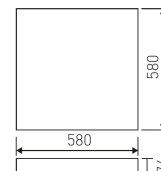

Dimensions	
Product dimensions (mm)	596 x 596 x 76
Drilling hole (mm)	580 x 580

Scheme	
Scheme	

Recessed luminaire for Clean Rooms from the Health & Care program of TROLL

DESCRIPTION

Type of product - for indoor uses. The way of mounting - recessed in suspended ceiling. Mounting hole - 580x580 mm. Luminaire housing made of steel sheet, coated with powder paint resistant to UV. Housing colour - white. Luminaire dimensions: length - 596 mm, width - 596 mm, height - 76 mm. Optical system - PMMA opalized diffuser. Luminaire is equipped with light source. Types of light sources - LED. Printed circuit board for mounting LED made of aluminum. Luminous flux of LED sources - 5680 lm. LED sources power - 30 W. Colour temperature of light source - 4000K. SDCM=3. CRI?80. Durability of LED light sources - 60000 h (L80/B10). Luminous flux of the luminaire - 4260 lm. Power consumed by the luminaire - 34 W. Luminous efficacy of the luminaire - 125 lm/W. Type of power supply - electronic gear. Operational temperature range of the luminaire 5°C to 30°C. Protection level IP - IP65. Protection level IK - IK04. Protection against electric shock - class I. Certificates and admissions - CE, PZH. Additional information: the diffuser opened with mechanical clamp. Accessories: handle for plasterboard ceilings.

Product	
Real power (W)	34
Real luminous flux (Lm)	4260
Luminous efficiency (Lm/W)	125
Beam angle (°)	110
Life time (h)	6
IP	65
IK	4
Electrical class insulation	Class 1
Photobiological risk	0 - Exempt
Operating temperature	from 5°C to 30°C
Electrical feeding	220..240V, 50/60Hz
Colour	White
Energy efficiency class	A++
Diffuser	PMMA opal diffuser

Control gear	
Control gear included	Yes
Control gear	Electronic Control Gear
Factor de potencia	95

Light source	
Light source included	Yes
Light source	Led
Nominal power (W)	30
Nominal luminous flux (Lm)	5680
Average life time (h)	60000
Colour temperature (K)	4000
Colour consistency (SDCM)	3
CRI	80