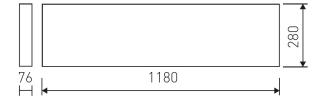

Dimensions	
Product dimensions (mm)	296 x 1196 x 76
Drilling hole (mm)	1180 x 280

Scheme	
Scheme	

Product	
Real power (W)	34
Real luminous flux (Lm)	4544
Luminous efficiency (Lm/W)	133
Beam angle (°)	110
Life time (h)	60000 (L80B10)
IP	65
IK	8
Electrical class insulation	Class 1
Photobiological risk	0 - Exempt
Operating temperature	from 5°C to 30°C
Electrical feeding	220..240V, 50/60Hz
Colour	White
Energy efficiency class	A++
Diffuser	PMMA opal diffuser

Control gear	
Control gear included	Yes
Control gear	Electronic Control Gear
Factor de potencia	95

Light source	
Light source included	Yes
Light source	Led
Nominal power (W)	30
Nominal luminous flux (Lm)	5680
Average life time (h)	60000
Colour temperature (K)	4000
Colour consistency (SDCM)	3
CRI	80

#### DESCRIPTION

Type of product - for indoor uses. The way of mounting - recessed in suspended ceiling. Mounting hole - 1180x280 mm. Luminaire housing made of steel sheet, coated with powder paint resistant to UV. Housing colour - white. Luminaire dimensions: length - 1196 mm, width - 296 mm, height - 76 mm. Optical system - hardened glass, matt. Luminaire is equipped with light source. Types of light sources - LED. Printed circuit board for mounting LED made of aluminum. Luminous flux of LED sources - 5680 lm. LED sources power - 30 W. Colour temperature of light source - 4000K. SDCM=3. CRI>80. Durability of LED light sources - 60000 h (L80/B10). Luminous flux of the luminaire - 4544 lm. Power consumed by the luminaire - 34 W. Luminous efficacy of the luminaire - 133 lm/W. Type of power supply - electronic gear. Operational temperature range of the luminaire 5°C to 30°C. Protection level IP - IP65. Protection level IK - IK08. Protection against electric shock - class I. Certificates and admissions - CE, PZH. Additional information: the diffuser opened with mechanical clamp. Accessories: handle for plasterboard ceilings.