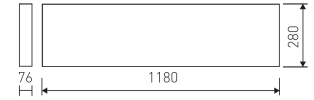

Dimensions	
Product dimensions (mm)	296 x 1196 x 76
Drilling hole (mm)	1180 x 280

Scheme	
Scheme	

Product	
Real power (W)	34
Real luminous flux (Lm)	4544
Luminous efficiency (Lm/W)	133
Beam angle (°)	110
Life time (h)	60000 (L80B10)
IP	65
IK	8
Electrical class insulation	Class 1
Photobiological risk	0 - Exempt
Operating temperature	from 5°C to 30°C
Electrical feeding	220..240V, 50/60Hz
Colour	White
Energy efficiency class	A++
Diffuser	PMMA opal diffuser

Control gear	
Control gear included	Yes
Control gear	Electronic Control Gear
Factor de potencia	95

Light source	
Light source included	Yes
Light source	Led
Nominal power (W)	30
Nominal luminous flux (Lm)	5680
Average life time (h)	60000
Colour temperature (K)	4000
Colour consistency (SDCM)	3
CRI	80