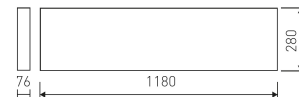

Dimensions	
Product dimensions (mm)	296 x 1196 x 76
Drilling hole (mm)	1180 x 280

Scheme	
Scheme	

Recessed luminaire for Clean Rooms from the Health & Care program of TROLL

DESCRIPTION

Type of product - for indoor uses. The way of mounting - recessed in suspended ceiling. Mounting hole - 1180x280 mm. Luminaire housing made of steel sheet, coated with powder paint resistant to UV. Housing colour - white. Luminaire dimensions: length - 1196 mm, width - 296 mm, height - 76 mm. Optical system - hardened glass, matt. Luminaire is equipped with light source. Types of light sources - LED. Printed circuit board for mounting LED made of aluminum. Luminous flux of LED sources - 5680 lm. LED sources power - 30 W. Colour temperature of light source - 4000K. SDCM=3. CRI>80. Durability of LED light sources - 60000 h (L80/B10). Luminous flux of the luminaire - 4544 lm. Power consumed by the luminaire - 34 W. Luminous efficacy of the luminaire - 133 lm/W. Type of power supply - electronic gear. Operational temperature range of the luminaire 5°C to 30°C. Protection level IP - IP65. Protection level IK - IK08. Protection against electric shock - class I. Certificates and admissions - CE, PZH. Additional information: the diffuser opened with mechanical clamp. Accessories: handle for plasterboard ceilings.

Pictograms

Product	
Real power (W)	34
Real luminous flux (Lm)	4544
Luminous efficiency (Lm/W)	133
Beam angle (°)	110
Life time (h)	60000 (L80B10)
IP	65
IK	8
Electrical class insulation	Class 1
Photobiological risk	0 - Exempt
Operating temperature	from 5°C to 30°C
Electrical feeding	220..240V, 50/60Hz
Colour	White
Energy efficiency class	A++
Diffuser	PMMA opal diffuser

Control gear	
Control gear included	Yes
Control gear	Electronic Control Gear
Factor de potencia	95

Light source	
Light source included	Yes
Light source	Led
Nominal power (W)	30
Nominal luminous flux (Lm)	5680
Average life time (h)	60000
Colour temperature (K)	4000
Colour consistency (SDCM)	3
CRI	80