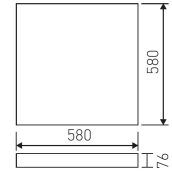

Dimensions	
Product dimensions (mm)	596 x 596 x 76
Drilling hole (mm)	580 x 580

Scheme

Scheme

Recessed luminaire for Clean Rooms from the Health & Care program of TROLL

DESCRIPTION

Type of product - for indoor uses. The way of mounting - recessed in suspended ceiling. Mounting hole - 580x580 mm. Luminaire housing made of steel sheet, coated with powder paint resistant to UV. Housing colour - white. Luminaire dimensions: length - 596 mm, width - 596 mm, height - 76 mm. Optical system - micro prism diffuser made of polycarbonate with hardened glass. Luminaire is equipped with light source. Types of light sources - LED. Printed circuit board for mounting LED made of aluminum. Luminous flux of LED sources - 9288 lm. LED sources power - 50 W. Colour temperature of light source - 4000K. SDCM=3. CRI?80. Durability of LED light sources - 60000 h (L80/B10). Luminous flux of the luminaire - 7054 lm. Power consumed by the luminaire - 56 W. Luminous efficacy of the luminaire - 126 lm/W. Type of power supply - electronic gear. Operational temperature range of the luminaire 5°C to 30°C. Protection level IP - IP65. Protection level IK - IK08. Protection against electric shock - class I. Certificates and admissions - CE, PZH. Additional information: the diffuser opened with mechanical clamp. Accessories: handle for plasterboard ceilings.

Product	
Real power (W)	56
Real luminous flux (Lm)	7058
Luminous efficiency (Lm/W)	126
Beam angle (°)	80
Life time (h)	60000 (L80B10)
IP	65
IK	8
Electrical class insulation	Class 1
Photobiological risk	0 - Exempt
Operating temperature	from 5°C to 30°C
Electrical feeding	220..240V, 50/60Hz
Colour	White
Energy efficiency class	A++
Diffuser	Tempered mat glass