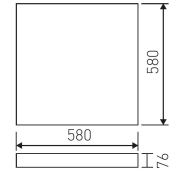

Dimensions	
Product dimensions (mm)	596 x 596 x 76
Drilling hole (mm)	580 x 580

Scheme

Scheme

Recessed luminaire for Clean Rooms from the Health & Care program of TROLL

DESCRIPTION

Type of product - for indoor uses. The way of mounting - recessed in suspended ceiling. Mounting hole - 580x580 mm. Luminaire housing made of steel sheet, coated with powder paint resistant to UV. Housing colour - white. Luminaire dimensions: length - 596 mm, width - 596 mm, height - 76 mm. Optical system - micro prism diffuser made of polycarbonate with hardened glass. Luminaire is equipped with light source. Types of light sources - LED. Printed circuit board for mounting LED made of aluminum. Luminous flux of LED sources - 9288 lm. LED sources power - 50 W. Colour temperature of light source - 4000K. SDCM=3. CRI?80. Durability of LED light sources - 60000 h (L80/B10). Luminous flux of the luminaire - 7054 lm. Power consumed by the luminaire - 56 W. Luminous efficacy of the luminaire - 126 lm/W. Type of power supply - electronic gear. Operational temperature range of the luminaire 5°C to 30°C. Protection level IP - IP65. Protection level IK - IK08. Protection against electric shock - class I. Certificates and admissions - CE, PZH. Additional information: the diffuser opened with mechanical clamp. Accessories: handle for plasterboard ceilings.

Product

Real power (W)	56
Real luminous flux (Lm)	7058
Luminous efficiency (Lm/W)	126
Beam angle (°)	80
Life time (h)	60000 (L80B10)
IP	65
IK	8
Electrical class insulation	Class 1
Photobiological risk	0 - Exempt
Operating temperature	from 5°C to 30°C
Electrical feeding	220..240V, 50/60Hz
Colour	White
Energy efficiency class	A++
Diffuser	Tempered mat glass