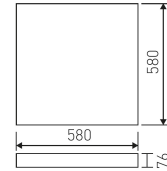

Dimensions	
Product dimensions (mm)	596 x 596 x 76
Drilling hole (mm)	580 x 580

Scheme

Scheme

Recessed luminaire for Clean Rooms from the Health & Care program of TROLL

DESCRIPTION

Type of product - for indoor uses. The way of mounting - recessed in suspended ceiling. Mounting hole - 580x580 mm. Luminaire housing made of steel sheet, coated with powder paint resistant to UV. Housing colour - white. Luminaire dimensions: length - 596 mm, width - 596 mm, height - 76 mm. Optical system - micro prism diffuser made of polycarbonate with hardened glass. Luminaire is equipped with light source. Types of light sources - LED. Printed circuit board for mounting LED made of aluminum. Luminous flux of LED sources - 9288 lm. LED sources power - 50 W. Colour temperature of light source - 4000K. SDCM=3. CRI?80. Durability of LED light sources - 60000 h (L80/B10). Luminous flux of the luminaire - 7054 lm. Power consumed by the luminaire - 56 W. Luminous efficacy of the luminaire - 126 lm/W. Type of power supply - electronic gear. Operational temperature range of the luminaire 5°C to 30°C. Protection level IP - IP65. Protection level IK - IK08. Protection against electric shock - class I. Certificates and admissions - CE, PZH. Additional information: the diffuser opened with mechanical clamp. Accessories: handle for plasterboard ceilings.

Product

Real power (W)	56
Real luminous flux (Lm)	7058
Luminous efficiency (Lm/W)	126
Beam angle (°)	80
Life time (h)	60000 (L80B10)
IP	65
IK	8
Electrical class insulation	Class 1
Photobiological risk	0 - Exempt
Operating temperature	from 5°C to 30°C
Electrical feeding	220..240V, 50/60Hz
Colour	White
Energy efficiency class	A++
Diffuser	Tempered mat glass