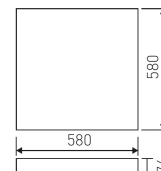

Dimensions	
Product dimensions (mm)	596 x 596 x 76
Drilling hole (mm)	580 x 580

Scheme	
Scheme	

Recessed luminaire for Clean Rooms from the Health & Care program of TROLL

DESCRIPTION

Type of product - for indoor uses. The way of mounting - recessed in suspended ceiling. Mounting hole - 580x580 mm. Luminaire housing made of steel sheet, coated with powder paint resistant to UV. Housing colour - white. Luminaire dimensions: length - 596 mm, width - 596 mm, height - 76 mm. Optical system - PMMA opalized diffuser. Luminaire is equipped with light source. Types of light sources - LED. Printed circuit board for mounting LED made of aluminum. Luminous flux of LED sources - 9288 lm. LED sources power - 50 W. Colour temperature of light source - 4000K. SDCM=3. CRI>80. Durability of LED light sources - 60000 h (L80/B10). Luminous flux of the luminaire - 6966 lm. Power consumed by the luminaire - 56 W. Luminous efficacy of the luminaire - 124 lm/W. Type of power supply - electronic gear. Operational temperature range of the luminaire 5°C to 30°C. Protection level IP - IP65. Protection level IK - IK04. Protection against electric shock - class I. Certificates and admissions - CE, PZH. Additional information: the diffuser opened with mechanical clamp. Accessories: handle for plasterboard ceilings.

Product	
Real power (W)	56
Real luminous flux (Lm)	6966
Luminous efficiency (Lm/W)	124
Beam angle (°)	110
Life time (h)	60000 (L80B10)
IP	65
IK	4
Electrical class insulation	Class 1
Photobiological risk	0 - Exempt
Operating temperature	from 5°C to 30°C
Electrical feeding	220..240V, 50/60Hz
Colour	White
Energy efficiency class	A++
Diffuser	PMMA opal diffuser

Control gear	
Control gear included	Yes
Control gear	Electronic Control Gear
Factor de potencia	95

Light source	
Light source included	Yes
Light source	Led
Nominal power (W)	50
Nominal luminous flux (Lm)	9288
Average life time (h)	60000
Colour temperature (K)	4000
Colour consistency (SDCM)	3
CRI	80