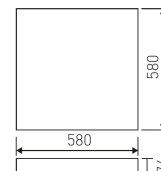

Dimensions	
Product dimensions (mm)	596 x 596 x 76
Drilling hole (mm)	580 x 580

Scheme	
Scheme	

#### DESCRIPTION

Type of product - for indoor uses. The way of mounting - recessed in suspended ceiling. Mounting hole - 580x580 mm. Luminaire housing made of steel sheet, coated with powder paint resistant to UV. Housing colour - white. Luminaire dimensions: length - 596 mm, width - 596 mm, height - 76 mm. Optical system - PMMA opalized diffuser. Luminaire is equipped with light source. Types of light sources - LED. Printed circuit board for mounting LED made of aluminum. Luminous flux of LED sources - 9288 lm. LED sources power - 50 W. Colour temperature of light source - 4000K. SDCM=3. CRI>80. Durability of LED light sources - 60000 h (L80/B10). Luminous flux of the luminaire - 6966 lm. Power consumed by the luminaire - 56 W. Luminous efficacy of the luminaire - 124 lm/W. Type of power supply - electronic gear. Operational temperature range of the luminaire 5°C to 30°C. Protection level IP - IP65. Protection level IK - IK04. Protection against electric shock - class I. Certificates and admissions - CE, PZH. Additional information: the diffuser opened with mechanical clamp. Accessories: handle for plasterboard ceilings.

Product	
Real power (W)	56
Real luminous flux (Lm)	6966
Luminous efficiency (Lm/W)	124
Beam angle (°)	110
Life time (h)	60000 (L80B10)
IP	65
IK	4
Electrical class insulation	Class 1
Photobiological risk	0 - Exempt
Operating temperature	from 5°C to 30°C
Electrical feeding	220..240V, 50/60Hz
Colour	White
Energy efficiency class	A++
Diffuser	PMMA opal diffuser