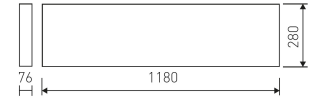

Dimensions	
Product dimensions (mm)	296 x 1196 x 76
Drilling hole (mm)	1180 x 280

Scheme	
Scheme	

Product	
Real power (W)	56
Real luminous flux (Lm)	6966
Luminous efficiency (Lm/W)	124
Beam angle (°)	110
Life time (h)	60000 (L80B10)
IP	65
IK	4
Electrical class insulation	Class 1
Photobiological risk	0 - Exempt
Operating temperature	from 5°C to 30°C
Electrical feeding	220..240V, 50/60Hz
Colour	White
Energy efficiency class	A++
Diffuser	Micro-prismatic diffuser with Tempredex Clear Glass

Control gear	
Control gear included	Yes
Control gear	Electronic Control Gear
Factor de potencia	95

Light source	
Light source included	Yes
Light source	Led
Nominal power (W)	50
Nominal luminous flux (Lm)	9288
Average life time (h)	60000
Colour temperature (K)	4000
Colour consistency (SDCM)	3
CRI	80

#### DESCRIPTION

Type of product - for indoor uses. The way of mounting - recessed in suspended ceiling. Mounting hole - 1180x280 mm. Luminaire housing made of steel sheet, coated with powder paint resistant to UV. Housing colour - white. Luminaire dimensions: length - 1196 mm, width - 296 mm, height - 76 mm. Optical system - PMMA opalized diffuser. Luminaire is equipped with light source. Types of light sources - LED. Printed circuit board for mounting LED made of aluminum. Luminous flux of LED sources - 9288 lm. LED sources power - 50 W. Colour temperature of light source - 4000K. SDCM=3. CRI>80. Durability of LED light sources - 60000 h (L80/B10). Luminous flux of the luminaire - 6966 lm. Power consumed by the luminaire - 56 W. Luminous efficacy of the luminaire - 124 lm/W. Type of power supply - electronic gear. Operational temperature range of the luminaire 5°C to 30°C. Protection level IP - IP65. Protection level IK - IK04. Protection against electric shock - class I. Certificates and admissions - CE, PZH. Additional information: the diffuser opened with mechanical clamp. Accessories: handle for plasterboard ceilings.