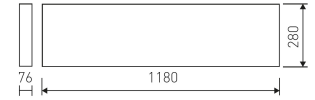

Dimensions	
Product dimensions (mm)	296 x 1196 x 76
Drilling hole (mm)	1180 x 280

Scheme	
Scheme	

Product	
Real power (W)	56
Real luminous flux (Lm)	7430
Luminous efficiency (Lm/W)	133
Beam angle (°)	110
Life time (h)	60000 (L80B10)
IP	65
IK	8
Electrical class insulation	Class 1
Photobiological risk	0 - Exempt
Operating temperature	from 5°C to 30°C
Electrical feeding	220..240V, 50/60Hz
Colour	White
Energy efficiency class	A++
Diffuser	PMMA opal diffuser

Control gear	
Control gear included	Yes
Control gear	Electronic Control Gear
Factor de potencia	95

Light source	
Light source included	Yes
Light source	Led
Nominal power (W)	50
Nominal luminous flux (Lm)	9288
Average life time (h)	60000
Colour temperature (K)	4000
Colour consistency (SDCM)	3
CRI	80