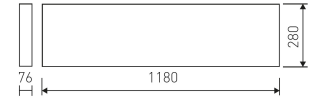

Dimensions	
Product dimensions (mm)	296 x 1196 x 76
Drilling hole (mm)	1180 x 280

Scheme	
Scheme	

Product	
Real power (W)	56
Real luminous flux (Lm)	7430
Luminous efficiency (Lm/W)	133
Beam angle (°)	110
Life time (h)	60000 (L80B10)
IP	65
IK	8
Electrical class insulation	Class 1
Photobiological risk	0 - Exempt
Operating temperature	from 5°C to 30°C
Electrical feeding	220..240V, 50/60Hz
Colour	White
Energy efficiency class	A++
Diffuser	PMMA opal diffuser

Control gear	
Control gear included	Yes
Control gear	Electronic Control Gear
Factor de potencia	95

Light source	
Light source included	Yes
Light source	Led
Nominal power (W)	50
Nominal luminous flux (Lm)	9288
Average life time (h)	60000
Colour temperature (K)	4000
Colour consistency (SDCM)	3
CRI	80