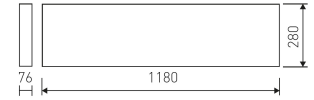

Dimensions	
Product dimensions (mm)	296 x 1196 x 76
Drilling hole (mm)	1180 x 280

Scheme	
Scheme	

Product	
Real power (W)	56
Real luminous flux (Lm)	7430
Luminous efficiency (Lm/W)	133
Beam angle (°)	110
Life time (h)	60000 (L80B10)
IP	65
IK	8
Electrical class insulation	Class 1
Photobiological risk	0 - Exempt
Operating temperature	from 5°C to 30°C
Electrical feeding	220..240V, 50/60Hz
Colour	White
Energy efficiency class	A++
Diffuser	PMMA opal diffuser

Control gear	
Control gear included	Yes
Control gear	Electronic Control Gear
Factor de potencia	95

Light source	
Light source included	Yes
Light source	Led
Nominal power (W)	50
Nominal luminous flux (Lm)	9288
Average life time (h)	60000
Colour temperature (K)	4000
Colour consistency (SDCM)	3
CRI	80

#### DESCRIPTION

Type of product - for indoor uses. The way of mounting - recessed in suspended ceiling. Mounting hole - 1180x280 mm. Luminaire housing made of steel sheet, coated with powder paint resistant to UV. Housing colour - white. Luminaire dimensions: length - 1196 mm, width - 296 mm, height - 76 mm. Optical system - hardened glass, matt. Luminaire is equipped with light source. Types of light sources - LED. Printed circuit board for mounting LED made of aluminum. Luminous flux of LED sources - 9288 lm. LED sources power - 50 W. Colour temperature of light source - 4000K. SDCM=3. CRI?80. Durability of LED light sources - 60000 h (L80/B10). Luminous flux of the luminaire - 7430 lm. Power consumed by the luminaire - 56 W. Luminous efficacy of the luminaire - 133 lm/W. Type of power supply - electronic gear. Operational temperature range of the luminaire 5°C to 30°C. Protection level IP - IP65. Protection level IK - IK08. Protection against electric shock - class I. Certificates and admissions - CE, PZH. Additional information: the diffuser opened with mechanical clamp. Accessories: handle for plasterboard ceilings.