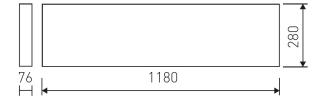

Dimensions	
Product dimensions (mm)	596 x 596 x 76
Drilling hole (mm)	580 x 580

Scheme	
Scheme	

#### DESCRIPTION

Type of product - for indoor uses. The way of mounting - recessed in suspended ceiling. Mounting hole - 580x580 mm. Luminaire housing made of steel sheet, coated with powder paint resistant to UV. Housing colour - white. Luminaire dimensions: length - 596 mm, width - 596 mm, height - 76 mm. Optical system - PMMA opalized diffuser. Luminaire is equipped with light source. Types of light sources - LED. Printed circuit board for mounting LED made of aluminum. Luminous flux of LED sources - 11610 lm. LED sources power - 62 W. Colour temperature of light source - 4000K. SDCM=3. CRI>80. Durability of LED light sources - 60000 h (L80/B10). Luminous flux of the luminaire - 8707 lm. Power consumed by the luminaire - 70 W. Luminous efficacy of the luminaire - 124 lm/W. Type of power supply - electronic gear. Operational temperature range of the luminaire 5°C to 30°C. Protection level IP - IP65. Protection level IK - IK04. Protection against electric shock - class I. Certificates and admissions - CE, PZH. Additional information: the diffuser opened with mechanical clamp. Accessories: handle for plasterboard ceilings.