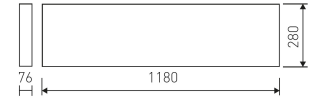

Dimensions	
Product dimensions (mm)	596 x 596 x 76
Drilling hole (mm)	580 x 580

Scheme	
Scheme	

Product	
Real power (W)	70
Real luminous flux (Lm)	8707
Luminous efficiency (Lm/W)	124
Beam angle (°)	110
Life time (h)	60000 (L80B10)
IP	65
IK	4
Electrical class insulation	Class 1
Photobiological risk	0 - Exempt
Operating temperature	from 5°C to 30°C
Electrical feeding	220..240V, 50/60Hz
Colour	White
Energy efficiency class	A++
Diffuser	PMMA opal diffuser

Control gear	
Control gear included	Yes
Control gear	Electronic Control Gear
Factor de potencia	95

Light source	
Light source included	Yes
Light source	Led
Nominal power (W)	62
Nominal luminous flux (Lm)	11610
Average life time (h)	60000
Colour temperature (K)	4000
Colour consistency (SDCM)	3
CRI	80

### DESCRIPTION

Type of product - for indoor uses. The way of mounting - recessed in suspended ceiling. Mounting hole - 580x580 mm. Luminaire housing made of steel sheet, coated with powder paint resistant to UV. Housing colour - white. Luminaire dimensions: length - 596 mm, width - 596 mm, height - 76 mm. Optical system - PMMA opalized diffuser. Luminaire is equipped with light source. Types of light sources - LED. Printed circuit board for mounting LED made of aluminum. Luminous flux of LED sources - 11610 lm. LED sources power - 62 W. Colour temperature of light source - 4000K. SDCM=3. CRI>80. Durability of LED light sources - 60000 h (L80/B10). Luminous flux of the luminaire - 8707 lm. Power consumed by the luminaire - 70 W. Luminous efficacy of the luminaire - 124 lm/W. Type of power supply - electronic gear. Operational temperature range of the luminaire 5°C to 30°C. Protection level IP - IP65. Protection level IK - IK04. Protection against electric shock - class I. Certificates and admissions - CE, PZH. Additional information: the diffuser opened with mechanical clamp. Accessories: handle for plasterboard ceilings.