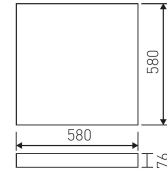

Dimensions	
Product dimensions (mm)	596 x 596 x 76
Drilling hole (mm)	580 x 580

Scheme	
Scheme	

Recessed luminaire for Clean Rooms from the Health & Care program of TROLL

DESCRIPTION

Type of product - for indoor uses. The way of mounting - recessed in suspended ceiling. Mounting hole - 580x580 mm. Luminaire housing made of steel sheet, coated with powder paint resistant to UV. Housing colour - white. Luminaire dimensions: length - 596 mm, width - 596 mm, height - 76 mm. Optical system - hardened glass, matt. Luminaire is equipped with light source. Types of light sources - LED. Printed circuit board for mounting LED made of aluminum. Luminous flux of LED sources - 11610 lm. LED sources power - 62 W. Colour temperature of light source - 4000K. SDCM=3. CRI?80. Durability of LED light sources - 60000 h (L80/B10). Luminous flux of the luminaire - 9288 lm. Power consumed by the luminaire - 70 W. Luminous efficacy of the luminaire -133 lm/W. Type of power supply - electronic gear. Operational temperature range of the luminaire 5°C to 30°C. Protection level IP - IP65. Protection level IK - IK08. Protection against electric shock - class I. Certificates and admissions - CE, PZH. Additional information: the diffuser is opened with mechanical clamp. Accessories: handle for plasterboard ceilings.

Pictograms

Product	
Real power (W)	70
Real luminous flux (Lm)	9288
Luminous efficiency (Lm/W)	133
Beam angle (°)	110
Life time (h)	60000 (L80B10)
IP	65
IK	8
Electrical class insulation	Class 1
Photobiological risk	0 - Exempt
Operating temperature	from 5°C to 30°C
Electrical feeding	220..240V, 50/60Hz
Colour	White
Energy efficiency class	A++
Diffuser	Tempered mat glass