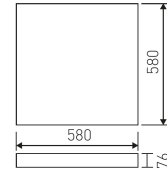

Dimensions

Product dimensions (mm)	596 x 596 x 76
Drilling hole (mm)	580 x 580

Scheme

Scheme

Product

Real power (W)	70
Real luminous flux (Lm)	9288
Luminous efficiency (Lm/W)	133
Beam angle (°)	110
Life time (h)	60000 (L80B10)
IP	65
IK	8
Electrical class insulation	Class 1
Photobiological risk	0 - Exempt
Operating temperature	from 5°C to 30°C
Electrical feeding	220..240V, 50/60Hz
Colour	White
Energy efficiency class	A++
Diffuser	Tempered mat glass

Control gear

Control gear included	Yes
Control gear	Electronic Control Gear
Factor de potencia	95

Light source

Light source included	Yes
Light source	Led
Nominal power (W)	62
Nominal luminous flux (Lm)	11610
Average life time (h)	60000
Colour temperature (K)	4000
Colour consistency (SDCM)	3
CRI	80

DESCRIPTION

Type of product - for indoor uses. The way of mounting - recessed in suspended ceiling. Mounting hole - 580x580 mm. Luminaire housing made of steel sheet, coated with powder paint resistant to UV. Housing colour - white. Luminaire dimensions: length - 596 mm, width - 596 mm, height - 76 mm. Optical system - hardened glass, matt. Luminaire is equipped with light source. Types of light sources - LED. Printed circuit board for mounting LED made of aluminum. Luminous flux of LED sources - 11610 lm. LED sources power - 62 W. Colour temperature of light source - 4000K. SDCM=3. CRI?80. Durability of LED light sources - 60000 h (L80/B10). Luminous flux of the luminaire - 9288 lm. Power consumed by the luminaire - 70 W. Luminous efficacy of the luminaire -133 lm/W. Type of power supply - electronic gear. Operational temperature range of the luminaire 5°C to 30°C. Protection level IP - IP65. Protection level IK - IK08. Protection against electric shock - class I. Certificates and admissions - CE, PZH. Additional information: the diffuser opened with mechanical clamp. Accessories: handle for plasterboard ceilings.