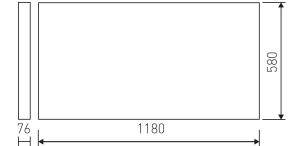

Dimensions

Product dimensions (mm)	596 x 1196 x 76
Drilling hole (mm)	1180 x 580

Scheme

Scheme

Product

Real power (W)	51
Real luminous flux (Lm)	6390
Luminous efficiency (Lm/W)	125
Beam angle (°)	110
Life time (h)	60000 (L80/B10)
IP	65
IK	4
Electrical class insulation	Class 1
Photobiological risk	0 - Exempt
Operating temperature	from 5°C to 30°C
Electrical feeding	220..240V, 50/60Hz
Colour	White
Energy efficiency class	A++
Diffuser	PMMA opal diffuser

Control gear

Control gear included	Yes
Control gear	Electronic Control Gear
Factor de potencia	95

Light source

Light source included	Yes
Light source	Led
Nominal power (W)	46
Nominal luminous flux (Lm)	8520
Average life time (h)	60000
Colour temperature (K)	4000
Colour consistency (SDCM)	3
CRI	80