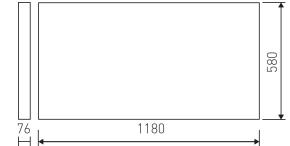

Dimensions	
Product dimensions (mm)	596 x 1196 x 76
Drilling hole (mm)	1180 x 580

Scheme	
Scheme	

Product	
Real power (W)	51
Real luminous flux (Lm)	6390
Luminous efficiency (Lm/W)	125
Beam angle (°)	110
Life time (h)	60000 (L80B10)
IP	65
IK	4
Electrical class insulation	Class 1
Photobiological risk	0 - Exempt
Operating temperature	from 5°C to 30°C
Electrical feeding	220..240V, 50/60Hz
Colour	White
Energy efficiency class	A++
Diffuser	PMMA opal diffuser

Control gear	
Control gear included	Yes
Control gear	Electronic Control Gear
Factor de potencia	95

Light source	
Light source included	Yes
Light source	Led
Nominal power (W)	46
Nominal luminous flux (Lm)	8520
Average life time (h)	60000
Colour temperature (K)	4000
Colour consistency (SDCM)	3
CRI	80

### DESCRIPTION

Type of product - for indoor uses. The way of mounting - recessed in suspended ceiling. Mounting hole - 1180x580 mm. Luminaire housing made of steel sheet, coated with powder paint resistant to UV. Housing colour - white. Luminaire dimensions: length - 1196 mm, width - 596 mm, height - 76 mm. Optical system - PMMA opalized diffuser. Luminaire is equipped with light source. Types of light sources - LED. Printed circuit board for mounting LED made of aluminum. Luminous flux of LED sources - 8520 lm. LED sources power - 46 W. Colour temperature of light source - 4000K. SDCM=3. CRI?80. Durability of LED light sources - 60000 h (L80/B10). Luminous flux of the luminaire - 6390 lm. Power consumed by the luminaire - 51 W. Luminous efficacy of the luminaire - 125 lm/W. Type of power supply - electronic gear. Operational temperature range of the luminaire 5°C to 30°C. Protection level IP - IP65. Protection level IK - IK04. Protection against electric shock - class I. Certificates and admissions - CE, PZH. Additional information: the diffuser opened with mechanical clamp. Accessories: handle for plasterboard ceilings.