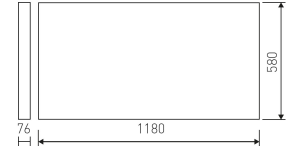

Dimensions	
Product dimensions (mm)	596 x 1196 x 76
Drilling hole (mm)	1180 x 580

Scheme	
Scheme	

Product	
Real power (W)	51
Real luminous flux (Lm)	6816
Luminous efficiency (Lm/W)	134
Beam angle (°)	110
Life time (h)	60000 (L80B10)
IP	65
IK	7
Electrical class insulation	Class 1
Photobiological risk	0 - Exempt
Operating temperature	from 5°C to 30°C
Electrical feeding	220..240V, 50/60Hz
Colour	White
Energy efficiency class	A++
Diffuser	Tempered mat glass

Control gear	
Control gear included	Yes
Control gear	Electronic Control Gear
Factor de potencia	95

Light source	
Light source included	Yes
Light source	Led
Nominal power (W)	46
Nominal luminous flux (Lm)	8520
Average life time (h)	60000
Colour temperature (K)	4000
Colour consistency (SDCM)	3
CRI	80