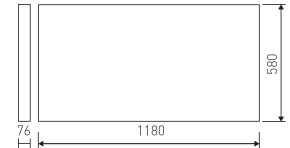

Dimensions	
Product dimensions (mm)	596 x 1196 x 76
Drilling hole (mm)	1180 x 580

Scheme	
Scheme	

Product	
Real power (W)	51
Real luminous flux (Lm)	6816
Luminous efficiency (Lm/W)	134
Beam angle (°)	110
Life time (h)	60000 (L80B10)
IP	65
IK	7
Electrical class insulation	Class 1
Photobiological risk	0 - Exempt
Operating temperature	from 5°C to 30°C
Electrical feeding	220..240V, 50/60Hz
Colour	White
Energy efficiency class	A++
Diffuser	Tempered mat glass

Control gear	
Control gear included	Yes
Control gear	Electronic Control Gear
Factor de potencia	95

Light source	
Light source included	Yes
Light source	Led
Nominal power (W)	46
Nominal luminous flux (Lm)	8520
Average life time (h)	60000
Colour temperature (K)	4000
Colour consistency (SDCM)	3
CRI	80