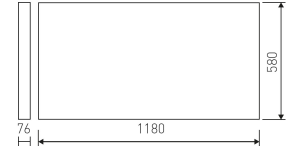

Dimensions	
Product dimensions (mm)	596 x 1196 x 76
Drilling hole (mm)	1180 x 580

Scheme	
Scheme	

Product	
Real power (W)	51
Real luminous flux (Lm)	6816
Luminous efficiency (Lm/W)	134
Beam angle (°)	110
Life time (h)	60000 (L80B10)
IP	65
IK	7
Electrical class insulation	Class 1
Photobiological risk	0 - Exempt
Operating temperature	from 5°C to 30°C
Electrical feeding	220..240V, 50/60Hz
Colour	White
Energy efficiency class	A++
Diffuser	Tempered mat glass

Control gear	
Control gear included	Yes
Control gear	Electronic Control Gear
Factor de potencia	95

Light source	
Light source included	Yes
Light source	Led
Nominal power (W)	46
Nominal luminous flux (Lm)	8520
Average life time (h)	60000
Colour temperature (K)	4000
Colour consistency (SDCM)	3
CRI	80

#### DESCRIPTION

Type of product - for indoor uses. The way of mounting - recessed in suspended ceiling. Mounting hole - 1180x580 mm. Luminaire housing made of steel sheet, coated with powder paint resistant to UV. Housing colour - white. Luminaire dimensions: length - 1196 mm, width - 596 mm, height - 76 mm. Optical system - hardened glass, matt. Luminaire is equipped with light source. Types of light sources - LED. Printed circuit board for mounting LED made of aluminum. Luminous flux of LED sources - 8520 lm. LED sources power - 46 W. Colour temperature of light source - 4000K. SDCM=3. CRI?80. Durability of LED light sources - 60000 h (L80/B10). Luminous flux of the luminaire - 6816 lm. Power consumed by the luminaire - 51 W. Luminous efficacy of the luminaire - 134 lm/W. Type of power supply - electronic gear. Operational temperature range of the luminaire 5°C to 30°C. Protection level IP - IP65. Protection level IK - IK07. Protection against electric shock - class I. Certificates and admissions - CE, PZH. Additional information: the diffuser opened with mechanical clamp. Accessories: handle for plasterboard ceilings.