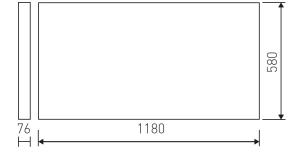

Dimensions	
Product dimensions (mm)	596 x 1196 x 76
Drilling hole (mm)	1180 x 580

Scheme	
Scheme	

Product	
Real power (W)	83
Real luminous flux (Lm)	10450
Luminous efficiency (Lm/W)	125
Beam angle (°)	110
Life time (h)	60000 (L80B10)
IP	65
IK	4
Electrical class insulation	Class 1
Photobiological risk	0 - Exempt
Operating temperature	from 5°C to 30°C
Electrical feeding	220..240V, 50/60Hz
Colour	White
Energy efficiency class	A++
Diffuser	PMMA opal diffuser

Control gear	
Control gear included	Yes
Control gear	Electronic Control Gear
Factor de potencia	95

Light source	
Light source included	Yes
Light source	Led
Nominal power (W)	75
Nominal luminous flux (Lm)	13932
Average life time (h)	60000
Colour temperature (K)	4000
Colour consistency (SDCM)	3
CRI	80

### DESCRIPTION

Type of product - for indoor uses. The way of mounting - recessed in suspended ceiling. Mounting hole - 1180x580 mm. Luminaire housing made of steel sheet, coated with powder paint resistant to UV. Housing colour - white. Luminaire dimensions: length - 1196 mm, width - 596 mm, height - 76 mm. Optical system - PMMA opalized diffuser. Luminaire is equipped with light source. Types of light sources - LED. Printed circuit board for mounting LED made of aluminum. Luminous flux of LED sources - 13932 lm. LED sources power - 75 W. Colour temperature of light source - 4000K. SDCM=3. CRI?80. Durability of LED light sources - 60000 h (L80/B10). Luminous flux of the luminaire - 10450 lm. Power consumed by the luminaire - 83 W. Luminous efficacy of the luminaire - 125 lm/W. Type of power supply - electronic gear. Operational temperature range of the luminaire 5°C to 30°C. Protection level IP - IP65. Protection level IK - IK04. Protection against electric shock - class I. Certificates and admissions - CE, PZH. Additional information: the diffuser opened with mechanical clamp. Accessories: handle for plasterboard ceilings.