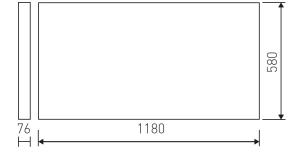

Dimensions	
Product dimensions (mm)	596 x 1196 x 76
Drilling hole (mm)	1180 x 580

Scheme	
Scheme	

Product	
Real power (W)	83
Real luminous flux (Lm)	10450
Luminous efficiency (Lm/W)	125
Beam angle (°)	110
Life time (h)	60000 (L80B10)
IP	65
IK	4
Electrical class insulation	Class 1
Photobiological risk	0 - Exempt
Operating temperature	from 5°C to 30°C
Electrical feeding	220..240V, 50/60Hz
Colour	White
Energy efficiency class	A++
Diffuser	PMMA opal diffuser

Control gear	
Control gear included	Yes
Control gear	Electronic Control Gear
Factor de potencia	95

Light source	
Light source included	Yes
Light source	LED
Nominal power (W)	75
Nominal luminous flux (Lm)	13932
Average life time (h)	60000
Colour temperature (K)	4000
Colour consistency (SDCM)	3
CRI	80