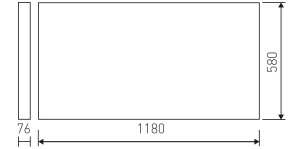

Dimensions	
Product dimensions (mm)	596 x 1196 x 76
Drilling hole (mm)	1180 x 580

Scheme	
Scheme	

Product	
Real power (W)	83
Real luminous flux (Lm)	10450
Luminous efficiency (Lm/W)	125
Beam angle (°)	110
Life time (h)	60000 (L80B10)
IP	65
IK	4
Electrical class insulation	Class 1
Photobiological risk	0 - Exempt
Operating temperature	from 5°C to 30°C
Electrical feeding	220..240V, 50/60Hz
Colour	White
Energy efficiency class	A++
Diffuser	PMMA opal diffuser

Control gear	
Control gear included	Yes
Control gear	Electronic Control Gear
Factor de potencia	95

Light source	
Light source included	Yes
Light source	Led
Nominal power (W)	75
Nominal luminous flux (Lm)	13932
Average life time (h)	60000
Colour temperature (K)	4000
Colour consistency (SDCM)	3
CRI	80