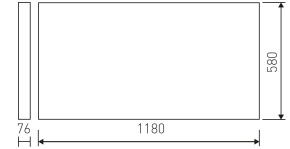

Dimensions

Product dimensions (mm)	596 x 1196 x 76
Drilling hole (mm)	1180 x 580

Scheme

Scheme

Product

Real power (W)	83
Real luminous flux (Lm)	10450
Luminous efficiency (Lm/W)	125
Beam angle (°)	110
Life time (h)	60000 (L80B10)
IP	65
IK	4
Electrical class insulation	Class 1
Photobiological risk	0 - Exempt
Operating temperature	from 5°C to 30°C
Electrical feeding	220..240V, 50/60Hz
Colour	White
Energy efficiency class	A++
Diffuser	PMMA opal diffuser

Control gear

Control gear included	Yes
Control gear	Electronic Control Gear
Factor de potencia	95

Light source

Light source included	Yes
Light source	Led
Nominal power (W)	75
Nominal luminous flux (Lm)	13932
Average life time (h)	60000
Colour temperature (K)	4000
Colour consistency (SDCM)	3
CRI	80