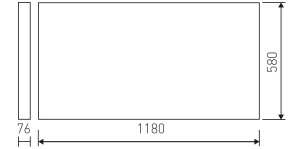

Dimensions	
Product dimensions (mm)	596 x 1196 x 76
Drilling hole (mm)	1180 x 580

Scheme	
Scheme	

Product	
Real power (W)	83
Real luminous flux (Lm)	11145
Luminous efficiency (Lm/W)	134
Beam angle (°)	110
Life time (h)	60000 (L80B10)
IP	65
IK	7
Electrical class insulation	Class 1
Photobiological risk	0 - Exempt
Operating temperature	from 5°C to 30°C
Electrical feeding	220..240V, 50/60Hz
Colour	White
Energy efficiency class	A++
Diffuser	Tempered mat glass

Control gear	
Control gear included	Yes
Control gear	Electronic Control Gear
Factor de potencia	95

Light source	
Light source included	Yes
Light source	Led
Nominal power (W)	75
Nominal luminous flux (Lm)	13932
Average life time (h)	60000
Colour temperature (K)	4000
Colour consistency (SDCM)	3
CRI	80

### DESCRIPTION

Type of product - for indoor uses. The way of mounting - recessed in suspended ceiling. Mounting hole - 1180x580 mm. Luminaire housing made of steel sheet, coated with powder paint resistant to UV. Housing colour - white. Luminaire dimensions: length - 1196 mm, width - 596 mm, height - 76 mm. Optical system - hardened glass, matt. Luminaire is equipped with light source. Types of light sources - LED. Printed circuit board for mounting LED made of aluminum. Luminous flux of LED sources - 13932 lm. LED sources power - 75 W. Colour temperature of light source - 4000K. SDCM=3. CRI?80. Durability of LED light sources - 60000 h (L80/B10). Luminous flux of the luminaire - 11145 lm. Power consumed by the luminaire - 83 W. Luminous efficacy of the luminaire - 134 lm/W. Type of power supply - electronic gear. Operational temperature range of the luminaire 5°C to 30°C. Protection level IP - IP65. Protection level IK - IK07. Protection against electric shock - class I. Certificates and admissions - CE, PZH. Additional information: the diffuser opened with mechanical clamp. Accessories: handle for plasterboard ceilings.