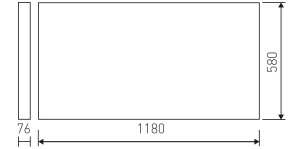

Dimensions	
Product dimensions (mm)	596 x 1196 x 76
Drilling hole (mm)	1180 x 580

Scheme	
Scheme	

Product	
Real power (W)	83
Real luminous flux (Lm)	11145
Luminous efficiency (Lm/W)	134
Beam angle (°)	110
Life time (h)	60000 (L80B10)
IP	65
IK	7
Electrical class insulation	Class 1
Photobiological risk	0 - Exempt
Operating temperature	from 5°C to 30°C
Electrical feeding	220..240V, 50/60Hz
Colour	White
Energy efficiency class	A++
Diffuser	Tempered mat glass

Control gear	
Control gear included	Yes
Control gear	Electronic Control Gear
Factor de potencia	95

Light source	
Light source included	Yes
Light source	LED
Nominal power (W)	75
Nominal luminous flux (Lm)	13932
Average life time (h)	60000
Colour temperature (K)	4000
Colour consistency (SDCM)	3
CRI	80

### DESCRIPTION

Type of product - for indoor uses. The way of mounting - recessed in suspended ceiling. Mounting hole - 1180x580 mm. Luminaire housing made of steel sheet, coated with powder paint resistant to UV. Housing colour - white. Luminaire dimensions: length - 1196 mm, width - 596 mm, height - 76 mm. Optical system - hardened glass, matt. Luminaire is equipped with light source. Types of light sources - LED. Printed circuit board for mounting LED made of aluminum. Luminous flux of LED sources - 13932 lm. LED sources power - 75 W. Colour temperature of light source - 4000K. SDCM=3. CRI?80. Durability of LED light sources - 60000 h (L80/B10). Luminous flux of the luminaire - 11145 lm. Power consumed by the luminaire - 83 W. Luminous efficacy of the luminaire - 134 lm/W. Type of power supply - electronic gear. Operational temperature range of the luminaire 5°C to 30°C. Protection level IP - IP65. Protection level IK - IK07. Protection against electric shock - class I. Certificates and admissions - CE, PZH. Additional information: the diffuser opened with mechanical clamp. Accessories: handle for plasterboard ceilings.