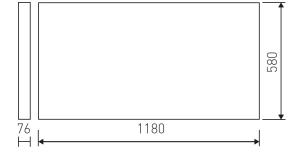

Dimensions	
Product dimensions (mm)	596 x 1196 x 76
Drilling hole (mm)	1180 x 580

Scheme	
Scheme	

Product	
Real power (W)	83
Real luminous flux (Lm)	11145
Luminous efficiency (Lm/W)	134
Beam angle (°)	110
Life time (h)	60000 (L80B10)
IP	65
IK	7
Electrical class insulation	Class 1
Photobiological risk	0 - Exempt
Operating temperature	from 5°C to 30°C
Electrical feeding	220..240V, 50/60Hz
Colour	White
Energy efficiency class	A++
Diffuser	Tempered mat glass

Control gear	
Control gear included	Yes
Control gear	Electronic Control Gear
Factor de potencia	95

Light source	
Light source included	Yes
Light source	LED
Nominal power (W)	75
Nominal luminous flux (Lm)	13932
Average life time (h)	60000
Colour temperature (K)	4000
Colour consistency (SDCM)	3
CRI	80