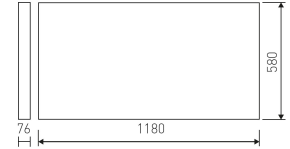

Dimensions	
Product dimensions (mm)	596 x 1196 x 76
Drilling hole (mm)	1180 x 580

Scheme	
Scheme	

Product	
Real power (W)	83
Real luminous flux (Lm)	11145
Luminous efficiency (Lm/W)	134
Beam angle (°)	110
Life time (h)	60000 (L80B10)
IP	65
IK	7
Electrical class insulation	Class 1
Photobiological risk	0 - Exempt
Operating temperature	from 5°C to 30°C
Electrical feeding	220..240V, 50/60Hz
Colour	White
Energy efficiency class	A++
Diffuser	Tempered mat glass

Control gear	
Control gear included	Yes
Control gear	Electronic Control Gear
Factor de potencia	95

Light source	
Light source included	Yes
Light source	Led
Nominal power (W)	75
Nominal luminous flux (Lm)	13932
Average life time (h)	60000
Colour temperature (K)	4000
Colour consistency (SDCM)	3
CRI	80