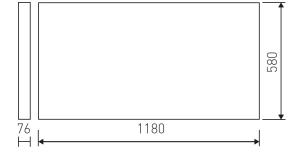

Dimensions	
Product dimensions (mm)	596 x 1196 x 76
Drilling hole (mm)	1180 x 580

Scheme	
Scheme	

Product	
Real power (W)	68
Real luminous flux (Lm)	8520
Luminous efficiency (Lm/W)	125
Beam angle (°)	110
Life time (h)	60000 (L80B10)
IP	65
IK	4
Electrical class insulation	Class 1
Photobiological risk	0 - Exempt
Operating temperature	from 5°C to 30°C
Electrical feeding	220..240V, 50/60Hz
Colour	White
Energy efficiency class	A++
Diffuser	PMMA opal diffuser

Control gear	
Control gear included	Yes
Control gear	Electronic Control Gear
Factor de potencia	95

Light source	
Light source included	Yes
Light source	Led
Nominal power (W)	61
Nominal luminous flux (Lm)	11360
Average life time (h)	60000
Colour temperature (K)	4000
Colour consistency (SDCM)	3
CRI	80