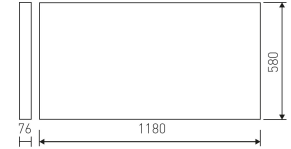

Dimensions	
Product dimensions (mm)	596 x 1196 x 76
Drilling hole (mm)	1180 x 580

Scheme	
Scheme	

Product	
Real power (W)	68
Real luminous flux (Lm)	8520
Luminous efficiency (Lm/W)	125
Beam angle (°)	110
Life time (h)	60000 (L80B10)
IP	65
IK	4
Electrical class insulation	Class 1
Photobiological risk	0 - Exempt
Operating temperature	from 5°C to 30°C
Electrical feeding	220..240V, 50/60Hz
Colour	White
Energy efficiency class	A++
Diffuser	PMMA opal diffuser

Control gear	
Control gear included	Yes
Control gear	Electronic Control Gear
Factor de potencia	95

Light source	
Light source included	Yes
Light source	Led
Nominal power (W)	61
Nominal luminous flux (Lm)	11360
Average life time (h)	60000
Colour temperature (K)	4000
Colour consistency (SDCM)	3
CRI	80