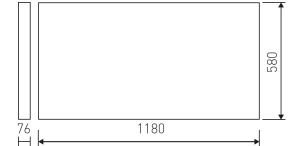

Dimensions

Product dimensions (mm)	596 x 1196 x 76
Drilling hole (mm)	1180 x 580

Scheme

Scheme

Product

Real power (W)	68
Real luminous flux (Lm)	8520
Luminous efficiency (Lm/W)	125
Beam angle (°)	110
Life time (h)	60000 (L80/B10)
IP	65
IK	4
Electrical class insulation	Class 1
Photobiological risk	0 - Exempt
Operating temperature	from 5°C to 30°C
Electrical feeding	220..240V, 50/60Hz
Colour	White
Energy efficiency class	A++
Diffuser	PMMA opal diffuser

Control gear

Control gear included	Yes
Control gear	Electronic Control Gear
Factor de potencia	95

Light source

Light source included	Yes
Light source	Led
Nominal power (W)	61
Nominal luminous flux (Lm)	11360
Average life time (h)	60000
Colour temperature (K)	4000
Colour consistency (SDCM)	3
CRI	80