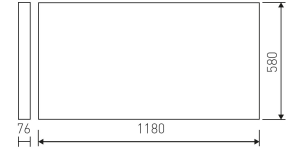

Dimensions	
Product dimensions (mm)	596 x 1196 x 76
Drilling hole (mm)	1180 x 580

Scheme	
Scheme	

Product	
Real power (W)	68
Real luminous flux (Lm)	9088
Luminous efficiency (Lm/W)	134
Beam angle (°)	110
Life time (h)	60000 (L80B10)
IP	65
IK	7
Electrical class insulation	Class 1
Photobiological risk	0 - Exempt
Operating temperature	from 5°C to 30°C
Electrical feeding	220..240V, 50/60Hz
Colour	White
Energy efficiency class	A++
Diffuser	Tempered mat glass

Control gear	
Control gear included	Yes
Control gear	Electronic Control Gear
Factor de potencia	95

Light source	
Light source included	Yes
Light source	Led
Nominal power (W)	61
Nominal luminous flux (Lm)	11360
Average life time (h)	60000
Colour temperature (K)	4000
Colour consistency (SDCM)	3
CRI	80