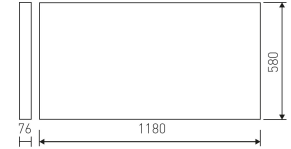

Dimensions	
Product dimensions (mm)	596 x 1196 x 76
Drilling hole (mm)	1180 x 580

Scheme	
Scheme	

Product	
Real power (W)	68
Real luminous flux (Lm)	9088
Luminous efficiency (Lm/W)	134
Beam angle (°)	110
Life time (h)	60000 (L80B10)
IP	65
IK	7
Electrical class insulation	Class 1
Photobiological risk	0 - Exempt
Operating temperature	from 5°C to 30°C
Electrical feeding	220..240V, 50/60Hz
Colour	White
Energy efficiency class	A++
Diffuser	Tempered mat glass

Control gear	
Control gear included	Yes
Control gear	Electronic Control Gear
Factor de potencia	95

Light source	
Light source included	Yes
Light source	LED
Nominal power (W)	61
Nominal luminous flux (Lm)	11360
Average life time (h)	60000
Colour temperature (K)	4000
Colour consistency (SDCM)	3
CRI	80