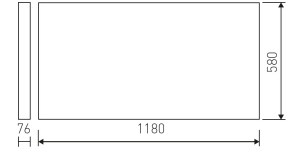

Dimensions	
Product dimensions (mm)	596 x 1196 x 76
Drilling hole (mm)	1180 x 580

Scheme	
Scheme	

Product	
Real power (W)	68
Real luminous flux (Lm)	9088
Luminous efficiency (Lm/W)	134
Beam angle (°)	110
Life time (h)	60000 (L80B10)
IP	65
IK	7
Electrical class insulation	Class 1
Photobiological risk	0 - Exempt
Operating temperature	from 5°C to 30°C
Electrical feeding	220..240V, 50/60Hz
Colour	White
Energy efficiency class	A++
Diffuser	Tempered mat glass

Control gear	
Control gear included	Yes
Control gear	Electronic Control Gear
Factor de potencia	95

Light source	
Light source included	Yes
Light source	LED
Nominal power (W)	61
Nominal luminous flux (Lm)	11360
Average life time (h)	60000
Colour temperature (K)	4000
Colour consistency (SDCM)	3
CRI	80