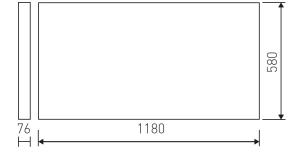

Dimensions	
Product dimensions (mm)	596 x 1196 x 76
Drilling hole (mm)	1180 x 580

Scheme	
Scheme	

Product	
Real power (W)	68
Real luminous flux (Lm)	9088
Luminous efficiency (Lm/W)	134
Beam angle (°)	110
Life time (h)	60000 (L80B10)
IP	65
IK	7
Electrical class insulation	Class 1
Photobiological risk	0 - Exempt
Operating temperature	from 5°C to 30°C
Electrical feeding	220..240V, 50/60Hz
Colour	White
Energy efficiency class	A++
Diffuser	Tempered mat glass

Control gear	
Control gear included	Yes
Control gear	Electronic Control Gear
Factor de potencia	95

Light source	
Light source included	Yes
Light source	LED
Nominal power (W)	61
Nominal luminous flux (Lm)	11360
Average life time (h)	60000
Colour temperature (K)	4000
Colour consistency (SDCM)	3
CRI	80

### DESCRIPTION

Type of product - for indoor uses. The way of mounting - recessed in suspended ceiling. Mounting hole - 1180x580 mm. Luminaire housing made of steel sheet, coated with powder paint resistant to UV. Housing colour - white. Luminaire dimensions: length - 1196 mm, width - 596 mm, height - 76 mm. Optical system - hardened glass, matt. Luminaire is equipped with light source. Types of light sources - LED. Printed circuit board for mounting LED made of aluminum. Luminous flux of LED sources - 11360 lm. LED sources power - 61 W. Colour temperature of light source - 4000K. SDCM=3. CRI>80. Durability of LED light sources - 60000 h (L80/B10). Luminous flux of the luminaire - 9088 lm. Power consumed by the luminaire - 68 W. Luminous efficacy of the luminaire - 134 lm/W. Type of power supply - electronic gear. Operational temperature range of the luminaire 5°C to 30°C. Protection level IP - IP65. Protection level IK - IK07. Protection against electric shock - class I. Certificates and admissions - CE, PZH. Additional information: the diffuser opened with mechanical clamp. Accessories: handle for plasterboard ceilings.