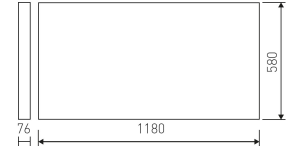

Dimensions	
Product dimensions (mm)	596 x 1196 x 76
Drilling hole (mm)	1180 x 580

Scheme	
Scheme	

Product	
Real power (W)	111
Real luminous flux (Lm)	13932
Luminous efficiency (Lm/W)	115,29
Beam angle (°)	126
Life time (h)	60000 (L80B10)
IP	65
IK	4
Electrical class insulation	Class 1
Photobiological risk	0 - Exempt
Operating temperature	from 5°C to 30°C
Electrical feeding	220..240V, 50/60Hz
Colour	White
Energy efficiency class	A++
Diffuser	PMMA opal diffuser

Control gear	
Control gear included	Yes
Control gear	Electronic Control Gear
Factor de potencia	95

Light source	
Light source included	Yes
Light source	Led
Nominal power (W)	99
Nominal luminous flux (Lm)	18576
Average life time (h)	60000
Colour temperature (K)	4000
Colour consistency (SDCM)	3
CRI	80

#### DESCRIPTION

Type of product - for indoor uses. The way of mounting - recessed in suspended ceiling. Mounting hole - 1180x580 mm. Luminaire housing made of steel sheet, coated with powder paint resistant to UV. Housing colour - white. Luminaire dimensions: length - 1196 mm, width - 596 mm, height - 76 mm. Optical system - PMMA opalized diffuser. Luminaire is equipped with light source. Types of light sources - LED. Printed circuit board for mounting LED made of aluminum. Luminous flux of LED sources - 18576 lm. LED sources power - 99 W. Colour temperature of light source - 4000K. SDCM=3. CRI?80. Durability of LED light sources - 60000 h (L80/B10). Luminous flux of the luminaire - 13939 lm. Power consumed by the luminaire - 111 W. Luminous efficacy of the luminaire - 126 lm/W. Type of power supply - electronic gear. Operational temperature range of the luminaire 5°C to 30°C. Protection level IP - IP65. Protection level IK - IK04. Protection against electric shock - class I. Certificates and admissions - CE, PZH. Additional information: the diffuser opened with mechanical clamp. Accessories: handle for plasterboard ceilings.