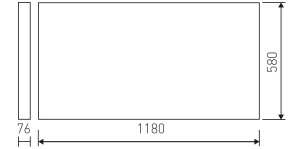

Dimensions	
Product dimensions (mm)	596 x 1196 x 76
Drilling hole (mm)	1180 x 580

Scheme	
Scheme	

Product	
Real power (W)	111
Real luminous flux (Lm)	13932
Luminous efficiency (Lm/W)	115,29
Beam angle (°)	126
Life time (h)	60000 (L80B10)
IP	65
IK	4
Electrical class insulation	Class 1
Photobiological risk	0 - Exempt
Operating temperature	from 5°C to 30°C
Electrical feeding	220..240V, 50/60Hz
Colour	White
Energy efficiency class	A++
Diffuser	PMMA opal diffuser

Control gear	
Control gear included	Yes
Control gear	Electronic Control Gear
Factor de potencia	95

Light source	
Light source included	Yes
Light source	Led
Nominal power (W)	99
Nominal luminous flux (Lm)	18576
Average life time (h)	60000
Colour temperature (K)	4000
Colour consistency (SDCM)	3
CRI	80

### DESCRIPTION

Type of product - for indoor uses. The way of mounting - recessed in suspended ceiling. Mounting hole - 1180x580 mm. Luminaire housing made of steel sheet, coated with powder paint resistant to UV. Housing colour - white. Luminaire dimensions: length - 1196 mm, width - 596 mm, height - 76 mm. Optical system - PMMA opalized diffuser. Luminaire is equipped with light source. Types of light sources - LED. Printed circuit board for mounting LED made of aluminum. Luminous flux of LED sources - 18576 lm. LED sources power - 99 W. Colour temperature of light source - 4000K. SDCM=3. CRI?80. Durability of LED light sources - 60000 h (L80/B10). Luminous flux of the luminaire - 13939 lm. Power consumed by the luminaire - 111 W. Luminous efficacy of the luminaire - 126 lm/W. Type of power supply - electronic gear. Operational temperature range of the luminaire 5°C to 30°C. Protection level IP - IP65. Protection level IK - IK04. Protection against electric shock - class I. Certificates and admissions - CE, PZH. Additional information: the diffuser opened with mechanical clamp. Accessories: handle for plasterboard ceilings.