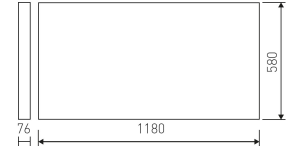

Dimensions	
Product dimensions (mm)	596 x 1196 x 76
Drilling hole (mm)	1180 x 580

Scheme	
Scheme	

Product	
Real power (W)	111
Real luminous flux (Lm)	13932
Luminous efficiency (Lm/W)	115,29
Beam angle (°)	126
Life time (h)	60000 (L80B10)
IP	65
IK	4
Electrical class insulation	Class 1
Photobiological risk	0 - Exempt
Operating temperature	from 5°C to 30°C
Electrical feeding	220..240V, 50/60Hz
Colour	White
Energy efficiency class	A++
Diffuser	PMMA opal diffuser

Control gear	
Control gear included	Yes
Control gear	Electronic Control Gear
Factor de potencia	95

Light source	
Light source included	Yes
Light source	Led
Nominal power (W)	99
Nominal luminous flux (Lm)	18576
Average life time (h)	60000
Colour temperature (K)	4000
Colour consistency (SDCM)	3
CRI	80