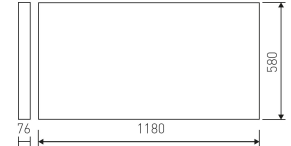

Dimensions	
Product dimensions (mm)	596 x 1196 x 76
Drilling hole (mm)	1180 x 580

Scheme	
Scheme	

Product	
Real power (W)	111
Real luminous flux (Lm)	14860
Luminous efficiency (Lm/W)	134
Beam angle (°)	110
Life time (h)	60000 (L80B10)
IP	65
IK	7
Electrical class insulation	Class 1
Photobiological risk	0 - Exempt
Operating temperature	from 5°C to 30°C
Electrical feeding	220..240V, 50/60Hz
Colour	White
Energy efficiency class	A++
Diffuser	Tempered mat glass

Control gear	
Control gear included	Yes
Control gear	Electronic Control Gear
Factor de potencia	95

Light source	
Light source included	Yes
Light source	Led
Nominal power (W)	99
Nominal luminous flux (Lm)	18576
Average life time (h)	60000
Colour temperature (K)	4000
Colour consistency (SDCM)	3
CRI	80