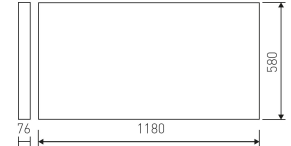

Dimensions	
Product dimensions (mm)	596 x 1196 x 76
Drilling hole (mm)	1180 x 580

Scheme	
Scheme	

Product	
Real power (W)	111
Real luminous flux (Lm)	14860
Luminous efficiency (Lm/W)	134
Beam angle (°)	110
Life time (h)	60000 (L80B10)
IP	65
IK	7
Electrical class insulation	Class 1
Photobiological risk	0 - Exempt
Operating temperature	from 5°C to 30°C
Electrical feeding	220..240V, 50/60Hz
Colour	White
Energy efficiency class	A++
Diffuser	Tempered mat glass

Control gear	
Control gear included	Yes
Control gear	Electronic Control Gear
Factor de potencia	95

Light source	
Light source included	Yes
Light source	Led
Nominal power (W)	99
Nominal luminous flux (Lm)	18576
Average life time (h)	60000
Colour temperature (K)	4000
Colour consistency (SDCM)	3
CRI	80

### DESCRIPTION

Type of product - for indoor uses. The way of mounting - recessed in suspended ceiling. Mounting hole - 1180x580 mm. Luminaire housing made of steel sheet, coated with powder paint resistant to UV. Housing colour - white. Luminaire dimensions: length - 1196 mm, width - 596 mm, height - 76 mm. Optical system - hardened glass, matt. Luminaire is equipped with light source. Types of light sources - LED. Printed circuit board for mounting LED made of aluminum. Luminous flux of LED sources - 18576 lm. LED sources power - 99 W. Colour temperature of light source - 4000K. SDCM=3. CRI?80. Durability of LED light sources - 60000 h (L80/B10). Luminous flux of the luminaire - 14860 lm. Power consumed by the luminaire - 111 W. Luminous efficacy of the luminaire - 134 lm/W. Type of power supply - electronic gear. Operational temperature range of the luminaire 5°C to 30°C. Protection level IP - IP65. Protection level IK - IK07. Protection against electric shock - class I. Certificates and admissions - CE, PZH. Additional information: the diffuser opened with mechanical clamp. Accessories: handle for plasterboard ceilings.