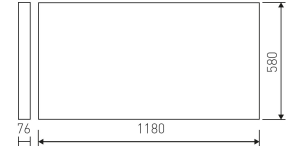

Dimensions	
Product dimensions (mm)	596 x 1196 x 76
Drilling hole (mm)	1180 x 580

Scheme	
Scheme	

Product	
Real power (W)	111
Real luminous flux (Lm)	14860
Luminous efficiency (Lm/W)	134
Beam angle (°)	110
Life time (h)	60000 (L80B10)
IP	65
IK	7
Electrical class insulation	Class 1
Photobiological risk	0 - Exempt
Operating temperature	from 5°C to 30°C
Electrical feeding	220..240V, 50/60Hz
Colour	White
Energy efficiency class	A++
Diffuser	Tempered mat glass

Control gear	
Control gear included	Yes
Control gear	Electronic Control Gear
Factor de potencia	95

Light source	
Light source included	Yes
Light source	LED
Nominal power (W)	99
Nominal luminous flux (Lm)	18576
Average life time (h)	60000
Colour temperature (K)	4000
Colour consistency (SDCM)	3
CRI	80