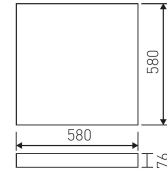

Dimensions	
Product dimensions (mm)	596 x 596 x 76
Drilling hole (mm)	580 x 580

Scheme	
Scheme	

Recessed luminaire for Clean Rooms from the Health & Care program of TROLL

DESCRIPTION

Type of product - for indoor uses. The way of mounting - recessed in suspended ceiling. Mounting hole - 580x580 mm. Luminaire housing made of steel sheet, coated with powder paint resistant to UV. Housing colour - white. Luminaire dimensions: length - 596 mm, width - 596 mm, height - 76 mm. Optical system - hardened glass, matt. Luminaire is equipped with light source. Types of light sources - LED. Printed circuit board for mounting LED made of aluminum. Luminous flux of LED sources - 5680 lm. LED sources power - 30 W. Colour temperature of light source - 4000K. SDCM=3. CRI>80. Durability of LED light sources - 60000 h (L80/B10). Luminous flux of the luminaire - 4544 lm. Power consumed by the luminaire - 34 W. Luminous efficacy of the luminaire - 133 lm/W. Type of power supply - electronic gear. Operational temperature range of the luminaire 5°C to 30°C. Protection level IP - IP65. Protection level IK - IK08. Protection against electric shock - class I. Certificates and admissions - CE, PZH. Additional information: the diffuser opened with mechanical clamp. Accessories: handle for plasterboard ceilings.

Pictograms

Product	
Real power (W)	34
Real luminous flux (Lm)	4544
Luminous efficiency (Lm/W)	133
Beam angle (°)	110
Life time (h)	60000 (L80B10)
IP	65
IK	8
Electrical class insulation	Class 1
Photobiological risk	0 - Exempt
Operating temperature	from 5°C to 30°C
Electrical feeding	220..240V, 50/60Hz
Colour	White
Energy efficiency class	A++
Diffuser	Tempered mat glass

Control gear	
Control gear included	Yes
Control gear	Electronic Control Gear
Factor de potencia	95

Light source	
Light source included	Yes
Light source	Led
Nominal power (W)	30
Nominal luminous flux (Lm)	5680
Average life time (h)	60000
Colour temperature (K)	4000
Colour consistency (SDCM)	3
CRI	80