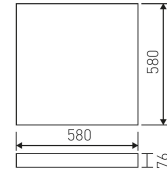

Dimensions

Product dimensions (mm)	596 x 596 x 76
Drilling hole (mm)	580 x 580

Scheme

Scheme

Product

Real power (W)	56
Real luminous flux (Lm)	7430
Luminous efficiency (Lm/W)	133
Beam angle (°)	110
Life time (h)	60000 (L80B10)
IP	65
IK	8
Electrical class insulation	Class 1
Photobiological risk	0 - Exempt
Operating temperature	from 5°C to 30°C
Electrical feeding	220..240V, 50/60Hz
Colour	White
Energy efficiency class	A++
Diffuser	Tempered mat glass

Control gear

Control gear included	Yes
Control gear	Electronic Control Gear
Factor de potencia	95

Light source

Light source included	Yes
Light source	Led
Nominal power (W)	50
Nominal luminous flux (Lm)	9288
Average life time (h)	60000
Colour temperature (K)	4000
Colour consistency (SDCM)	3
CRI	80