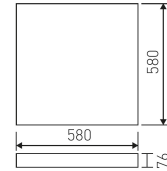

Recessed luminaire for Clean Rooms from the Health & Care program of TROLL

DESCRIPTION

Type of product - for indoor uses. The way of mounting - recessed in suspended ceiling. Mounting hole - 580x580 mm. Luminaire housing made of steel sheet, coated with powder paint resistant to UV. Housing colour - white. Luminaire dimensions: length - 596 mm, width - 596 mm, height - 76 mm. Optical system - hardened glass, matt. Luminaire is equipped with light source. Types of light sources - LED. Printed circuit board for mounting LED made of aluminum. Luminous flux of LED sources - 9288 lm. LED sources power - 50 W. Colour temperature of light source - 4000K. SDCM=3. CRI?80. Durability of LED light sources - 60000 h (L80/B10). Luminous flux of the luminaire - 7430 lm. Power consumed by the luminaire - 56 W. Luminous efficacy of the luminaire - 133 lm/W. Type of power supply - electronic gear. Operational temperature range of the luminaire 5°C to 30°C. Protection level IP - IP65. Protection level IK - IK08. Protection against electric shock - class I. Certificates and admissions - CE, PZH. Additional information: the diffuser opened with mechanical clamp. Accessories: handle for plasterboard ceilings.

Item code	0K4ALEDBASHM
Product type	IN
Category	Health and Care
Family	Recessed Clean
Subfamily	Agat Led
Materials	Luminaire housing made of steel sheet, coated with powder paint resistant to UV.
Optical system	Optical system - hardened glass, matt.
Installation instructions	The way of mounting - recessed in suspended ceiling.

Product

Real power (W)	56
Real luminous flux (Lm)	7430
Luminous efficiency (Lm/W)	133
Beam angle (°)	110
Life time (h)	60000 (L80B10)
IP	65
IK	8
Electrical class insulation	Class 1
Photobiological risk	0 - Exempt
Operating temperature	from 5°C to 30°C
Electrical feeding	220..240V, 50/60Hz
Colour	White
Energy efficiency class	A++
Diffuser	Tempered mat glass

Control gear

Control gear included	Yes
Control gear	Electronic Control Gear
Factor de potencia	95

Light source

Light source included	Yes
Light source	Led
Nominal power (W)	50
Nominal luminous flux (Lm)	9288
Average life time (h)	60000
Colour temperature (K)	4000
Colour consistency (SDCM)	3
CRI	80

Accessories

AG2M-X414LKPIPT5	AGAT CLEAN LED/T5 - SET OF BRACKETS FOR CARDBOARD CELINGS