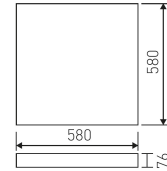

Dimensions	
Product dimensions (mm)	596 x 596 x 76
Drilling hole (mm)	580 x 580

Scheme	
Scheme	

Recessed luminaire for Clean Rooms from the Health & Care program of TROLL

DESCRIPTION

Type of product - for indoor uses. The way of mounting - recessed in suspended ceiling. Mounting hole - 580x580 mm. Luminaire housing made of steel sheet, coated with powder paint resistant to UV. Housing colour - white. Luminaire dimensions: length - 596 mm, width - 596 mm, height - 76 mm. Optical system - hardened glass, matt. Luminaire is equipped with light source. Types of light sources - LED. Printed circuit board for mounting LED made of aluminum. Luminous flux of LED sources - 9288 lm. LED sources power - 50 W. Colour temperature of light source - 4000K. SDCM=3. CRI?80. Durability of LED light sources - 60000 h (L80/B10). Luminous flux of the luminaire - 7430 lm. Power consumed by the luminaire - 56 W. Luminous efficacy of the luminaire - 133 lm/W. Type of power supply - electronic gear. Operational temperature range of the luminaire 5°C to 30°C. Protection level IP - IP65. Protection level IK - IK08. Protection against electric shock - class I. Certificates and admissions - CE, PZH. Additional information: the diffuser opened with mechanical clamp. Accessories: handle for plasterboard ceilings.

Product	
Real power (W)	56
Real luminous flux (Lm)	7430
Luminous efficiency (Lm/W)	133
Beam angle (°)	110
Life time (h)	60000 (L80B10)
IP	65
IK	8
Electrical class insulation	Class 1
Photobiological risk	0 - Exempt
Operating temperature	from 5°C to 30°C
Electrical feeding	220..240V, 50/60Hz
Colour	White
Energy efficiency class	A++
Diffuser	Tempered mat glass