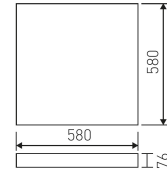

Dimensions

Product dimensions (mm)	596 x 596 x 76
Drilling hole (mm)	580 x 580

Scheme

Scheme

Recessed luminaire for Clean Rooms from the Health & Care program of TROLL

DESCRIPTION

Type of product - for indoor uses. The way of mounting - recessed in suspended ceiling. Mounting hole - 580x580 mm. Luminaire housing made of steel sheet, coated with powder paint resistant to UV. Housing colour - white. Luminaire dimensions: length - 596 mm, width - 596 mm, height - 76 mm. Optical system - hardened glass, matt. Luminaire is equipped with light source. Types of light sources - LED. Printed circuit board for mounting LED made of aluminum. Luminous flux of LED sources - 9288 lm. LED sources power - 50 W. Colour temperature of light source - 4000K. SDCM=3. CRI>80. Durability of LED light sources - 60000 h (L80/B10). Luminous flux of the luminaire - 7430 lm. Power consumed by the luminaire - 56 W. Luminous efficacy of the luminaire - 133 lm/W. Type of power supply - electronic gear. Operational temperature range of the luminaire 5°C to 30°C. Protection level IP - IP65. Protection level IK - IK08. Protection against electric shock - class I. Certificates and admissions - CE, PZH. Additional information: the diffuser opened with mechanical clamp. Accessories: handle for plasterboard ceilings.

Product

Real power (W)	56
Real luminous flux (Lm)	7430
Luminous efficiency (Lm/W)	133
Beam angle (°)	110
Life time (h)	60000 (L80B10)
IP	65
IK	8
Electrical class insulation	Class 1
Photobiological risk	0 - Exempt
Operating temperature	from 5°C to 30°C
Electrical feeding	220..240V, 50/60Hz
Colour	White
Energy efficiency class	A++
Diffuser	Tempered mat glass