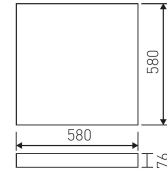

Dimensions	
Product dimensions (mm)	596 x 596 x 76
Drilling hole (mm)	580 x 580

Scheme	
Scheme	

#### DESCRIPTION

Type of product - for indoor uses. The way of mounting - recessed in suspended ceiling. Mounting hole - 580x580 mm. Luminaire housing made of steel sheet, coated with powder paint resistant to UV. Housing colour - white. Luminaire dimensions: length - 596 mm, width - 596 mm, height - 76 mm. Optical system - micro prism diffuser made of polycarbonate with hardened glass. Luminaire is equipped with light source. Types of light sources - LED. Printed circuit board for mounting LED made of aluminum. Luminous flux of LED sources - 6966 lm. LED sources power - 37 W. Colour temperature of light source - 4000K. SDCM=3. CRI>80. Durability of LED light sources - 60000 h (L80/B10). Luminous flux of the luminaire - 5294 lm. Power consumed by the luminaire - 42 W. Luminous efficacy of the luminaire - 126 lm/W. Type of power supply - electronic gear. Operational temperature range of the luminaire 5°C to 30°C. Protection level IP - IP65. Protection level IK - IK08. Protection against electric shock - class I. Certificates and admissions - CE, PZH. Additional information: the diffuser opened with mechanical clamp. Accessories: handle for plasterboard ceilings.

Product	
Real power (W)	42
Real luminous flux (Lm)	5294
Luminous efficiency (Lm/W)	126
Beam angle (°)	80
Life time (h)	60000 (L80B10)
IP	65
IK	8
Electrical class insulation	Class 1
Photobiological risk	0 - Exempt
Operating temperature	from 5°C to 30°C
Electrical feeding	220..240V, 50/60Hz
Colour	White
Energy efficiency class	A++
Diffuser	Micro-prismatic diffuser