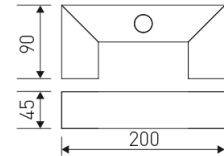

Dimensions

Scheme

Scheme

Product

Real power (W)	2 x 1,9
Real luminous flux (Lm)	214
Luminous efficiency (Lm/W)	58
Beam angle (°)	2 x (9 x 36)
Life time (h)	50000
IP	20
IK	04
Electrical class insulation	Class 1
Operating temperature	from 5°C to 30°C
Electrical feeding	220..240V, 50/60Hz
Colour	Grey

Control gear

Control gear included	Yes
Control gear	Electronic Control Gear

Light source

Light source included	Yes
Light source	LED
Nominal power (W)	3,4
Nominal luminous flux (Lm)	304
Average life time (h)	50000
Colour temperature (K)	3000
Diameter (mm)	50000
Colour consistency (SDCM)	5
CRI	80
TM30RF	80

Item code	0KFL21-2
Product type	IN
Category	Apliques
Family	Mini Wall
Subfamily	Mini Wall Led
Materials	Luminaire body made of aluminium with plastic lenses.
Optical system	The fixture sets an optical system based on lenses which produce a double beam 9° x 36°.
Installation instructions	Luminaire designed to be wall surface mounted.