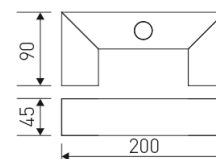

Decorative sconce from the TROLL family Mini wall C Led.

DESCRIPTION

Decorative sconce from the TROLL family Mini wall C Led. Luminaire made from Aluminium with lenses of renowned producers which allows unlimited possibilities to arrange luminous flux up and down. MINI WALL C LED is recommended to be installed as a decorative and accent Lighting in both indoor and outdoor façades.

Item code	0KFL21-2
Product type	IN
Category	Apliques
Family	Mini Wall
Subfamily	Mini Wall Led
Materials	Luminaire body made of aluminium with plastic lenses.
Optical system	The fixture sets an optical system based on lenses which produce a double beam 9° x 36°.
Installation instructions	Luminaire designed to be wall surface mounted.
Pictograms	

Product

Real power (W)	2 x 1,9
Real luminous flux (Lm)	214
Luminous efficiency (Lm/W)	58
Beam angle (°)	2 x (9 x 36)
Life time (h)	50000
IP	20
IK	04
Electrical class insulation	Class 1
Operating temperature	from 5°C to 30°C
Electrical feeding	220..240V, 50/60Hz
Colour	Grey

Control gear

Control gear included	Yes
Control gear	Electronic Control Gear

Light source

Light source included	Yes
Light source	LED
Nominal power (W)	3,4
Nominal luminous flux (Lm)	304
Average life time (h)	50000
Colour temperature (K)	3000
Diameter (mm)	50000
Colour consistency (SDCM)	5
CRI	80
TM30RF	80