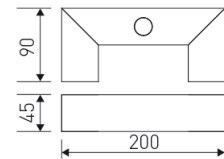

Decorative sconce from the TROLL family Mini wall C Led.

DESCRIPTION

Decorative sconce from the TROLL family Mini wall C Led. Luminaire made from Aluminium with lenses of renowned producers which allows unlimited possibilities to arrange luminous flux up and down. MINI WALL C LED is recommended to be installed as a decorative and accent Lighting in both indoor and outdoor façades.

Item code	0KFL21-2
Product type	IN
Category	Apliques
Family	Mini Wall
Subfamily	Mini Wall Led
Materials	Luminaire body made of aluminium with plastic lenses.
Optical system	The fixture sets an optical system based on lenses which produce a double beam 9° x 36°.
Installation instructions	Luminaire designed to be wall surface mounted.

Pictograms

Product

Real power (W)	2 x 1,9
Real luminous flux (Lm)	214
Luminous efficiency (Lm/W)	58
Beam angle (°)	2 x (9 x 36)
Life time (h)	50000
IP	20
IK	04
Electrical class insulation	Class 1
Operating temperature	from 5°C to 30°C
Electrical feeding	220..240V, 50/60Hz
Colour	Grey

Control gear

Control gear included	Yes
Control gear	Electronic Control Gear

Light source

Light source included	Yes
Light source	Led
Nominal power (W)	3,4
Nominal luminous flux (Lm)	304
Average life time (h)	50000
Colour temperature (K)	3000
Diameter (mm)	50000
Colour consistency (SDCM)	5
CRI	80
TM30RF	80