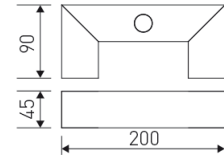

Dimensions

Product dimensions (mm)	200 x 90 x 45
-------------------------	---------------

Scheme

Product

Real power (W)	2 x 1,9
Real luminous flux (Lm)	214
Luminous efficiency (Lm/W)	58
Beam angle (°)	2 x (9 x 36)
Life time (h)	50000
IP	20
IK	04
Electrical class insulation	Class 1
Operating temperature	from 5°C to 30°C
Electrical feeding	220..240V, 50/60Hz
Colour	Black

Control gear

Control gear included	Yes
Control gear	Electronic Control Gear

Light source

Light source included	Yes
Light source	Led
Nominal power (W)	3,4
Nominal luminous flux (Lm)	304
Average life time (h)	50000
Colour temperature (K)	3000
Colour consistency (SDCM)	5
CRI	80

Item code	0KFL21-222
Product type	IN
Category	Apliques
Family	Mini Wall
Subfamily	Mini Wall Led
Materials	Luminaire body made of aluminium with plastic lenses.
Optical system	The fixture sets an optical system based on lenses which produce a double beam 9° x 36°.
Installation instructions	Luminaire designed to be wall surface mounted.