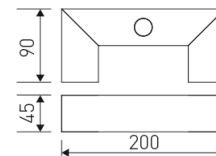

Dimensions

Product dimensions (mm)	200 x 90 x 45
-------------------------	---------------

Scheme

Scheme

Product

Real power (W)	2 x 1,9
Real luminous flux (Lm)	214
Luminous efficiency (Lm/W)	58
Beam angle (°)	2 x (9 x 36)
Life time (h)	50000
IP	20
IK	04
Electrical class insulation	Class 1
Operating temperature	from 5°C to 30°C
Electrical feeding	220..240V, 50/60Hz
Colour	Black

Control gear

Control gear included	Yes
Control gear	Electronic Control Gear

Light source

Light source included	Yes
Light source	Led
Nominal power (W)	3,4
Nominal luminous flux (Lm)	304
Average life time (h)	50000
Colour temperature (K)	3000
Colour consistency (SDCM)	5
CRI	80

Item code	0KFL21-222
Product type	IN
Category	Apliques
Family	Mini Wall
Subfamily	Mini Wall Led
Materials	Luminaire body made of aluminium with plastic lenses.
Optical system	The fixture sets an optical system based on lenses which produce a double beam 9° x 36°.
Installation instructions	Luminaire designed to be wall surface mounted.