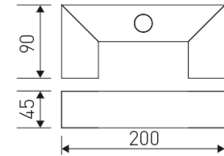

Dimensions

Product dimensions (mm)	200 x 90 x 45
-------------------------	---------------

Scheme

Product

Real power (W)	2 x 1,9
Real luminous flux (Lm)	214
Luminous efficiency (Lm/W)	58
Beam angle (°)	2 x (9 x 36)
Life time (h)	50000
IP	20
IK	04
Electrical class insulation	Class 1
Operating temperature	from 5°C to 30°C
Electrical feeding	220..240V, 50/60Hz
Colour	Black

Control gear

Control gear included	Yes
Control gear	Electronic Control Gear

Light source

Light source included	Yes
Light source	Led
Nominal power (W)	3,4
Nominal luminous flux (Lm)	304
Average life time (h)	50000
Colour temperature (K)	3000
Colour consistency (SDCM)	5
CRI	80

Item code	0KFL21-222
Product type	IN
Category	Apliques
Family	Mini Wall
Subfamily	Mini Wall Led
Materials	Luminaire body made of aluminium with plastic lenses.
Optical system	The fixture sets an optical system based on lenses which produce a double beam 9° x 36°.
Installation instructions	Luminaire designed to be wall surface mounted.